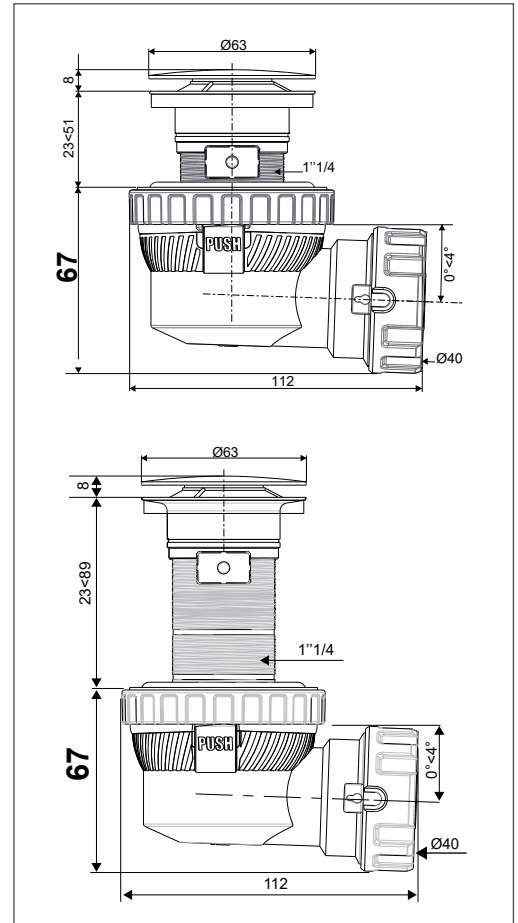

✓ **GAIN
SPACE**

**67
mm**

✓ **CAPTIVE
NUT**

✓ **EASY
MAINTENANCE**

Ø40

**WATCH
THE VIDEO**

Before

After

XS PURE ▶ The Xtra small basin waste + trap for bathroom!

GAIN SPACE
Ultra compact.
Free up space under the basin!

EASY TO CLEAN
The silicone cartridge is
removable from above for
easy and quick maintenance!

EASY TO INSTALL
Seal integrated in a nut with
1/4 turn
for a fast and 100%
waterproof installation!

Description	Flow rate	Reference	EAN code	Pack	Multiple
XS PURE SOLID DOME - quick clac waste & trap solution For washbasins 23 to 51 mm thick with or without built-in overflow	34,8 l/min	30911000	3375539991967	Blister	4
XS PURE SOLID DOME - long shank (100) quick clac waste & trap solution For washbasins 23 to 85 mm thick with or without built-in overflow	34,8 l/min	30911001	3375539991974	Blister	4
XS PURE MATT BLACK SOLID DOME - quick clac waste & trap solution or washbasins 23 to 51 mm thick with or without built-in overflow	34,8 l/min	30911002	3375539991981	Blister	4
XS PURE MATT BLACK SOLID DOME - long shank (100) quick clac waste & trap solution For washbasins 23 to 85 mm thick with or without built-in overflow	34,8 l/min	30911003	3375539991998	Blister	4