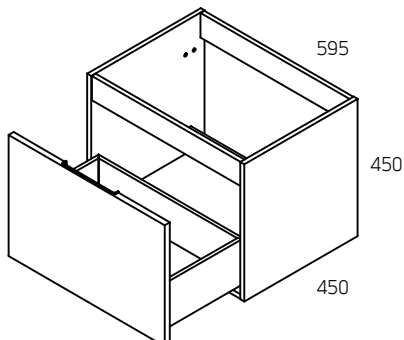

Exclusive to Italtile

MUE1082

Meka Black Wall Hung Vanity, Basin & Mirror

MUE1052

Meka White Wall Hung Vanity, Basin & Mirror

Size:

595x450x450mm

- This vanity is made from synthetic plates that are specially coated with a non-toxic, glossy white melamine resin that will not warp, bubble or discolour and is made specifically for the wet bathroom environment.
- Soft-close drawer that has been tested with a weight of up to 25 kg and the German running system models go through rigorous testing and have the durability to withstand 80 000 open-close movements in its life-cycle.
- Fixation screws are included in the packaging of this unit.

Exclusive to Italtile

MUE1060

Valencia White & Caledonia Wall Hung Vanity, Basin & Mirror

Size:

1200x460x470mm

- The double basin measures slightly larger at 1230x480x200mm.
- Two main drawers that have a smaller drawers within each drawer
- Vanity and mirror are made from synthetic plates that are specially coated with non-toxic, glossy white melamine resin that will not warp, bubble or discolour and is made specifically for the wet bathroom environment.
- In total, this unit contains four soft close drawers that have been tested with the weight of up to 25 kg each and the German running system models go through rigorous testing and have the durability to withstand 80 000 open-close movements in its life-cycle.

Exclusive to Italtile

MUE1088

Invicta Arena Wall Hung Double Basin Vanity

Size:

1190x450x480mm

- Made from high-quality wood, ensuring long-lasting performance and a timeless appeal.
- Fashionable Handles: Elevate your bathroom's style with the addition of chic and trendy handles, providing both functionality and a visual focal point.