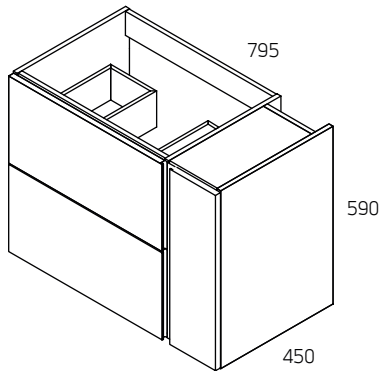

Exclusive to Italtile

MUE1082

Meka Black Wall Hung Vanity, Basin & Mirror

MUE1052

Meka White Wall Hung Vanity, Basin & Mirror

Size:

595x450x450mm

- This vanity is made from synthetic plates that are specially coated with a non-toxic, glossy white melamine resin that will not warp, bubble or discolour and is made specifically for the wet bathroom environment.
- Soft-close drawer that has been tested with a weight of up to 25 kg and the German running system models go through rigorous testing and have the durability to withstand 80 000 open-close movements in its life-cycle.
- Fixation screws are included in the packaging of this unit.

Exclusive to Italtile

MUE1060

Valencia White & Caledonia Wall Hung Vanity, Basin & Mirror

Size:

1200x460x470mm

- The double basin measures slightly larger at 1230x480x200mm.
- Two main drawers that have a smaller drawers within each drawer
- Vanity and mirror are made from synthetic plates that are specially coated with non-toxic, glossy white melamine resin that will not warp, bubble or discolour and is made specifically for the wet bathroom environment.
- In total, this unit contains four soft close drawers that have been tested with the weight of up to 25 kg each and the German running system models go through rigorous testing and have the durability to withstand 80 000 open-close movements in its life-cycle.

Exclusive to Italtile

MUE1088

Invicta Arena Wall Hung Double Basin Vanity

Size:

1190x450x480mm

- Made from high-quality wood, ensuring long-lasting performance and a timeless appeal.
- Fashionable Handles: Elevate your bathroom's style with the addition of chic and trendy handles, providing both functionality and a visual focal point.