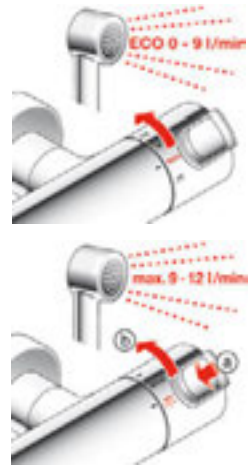

Economical – infinitely adjustable water flow

Regulate the water flow at the turn of a hand. Use the Eco button to easily save more water (see illustration 5). By pressing the stop button you leave the ECO range and the water runs at full flow (see illustration 6).