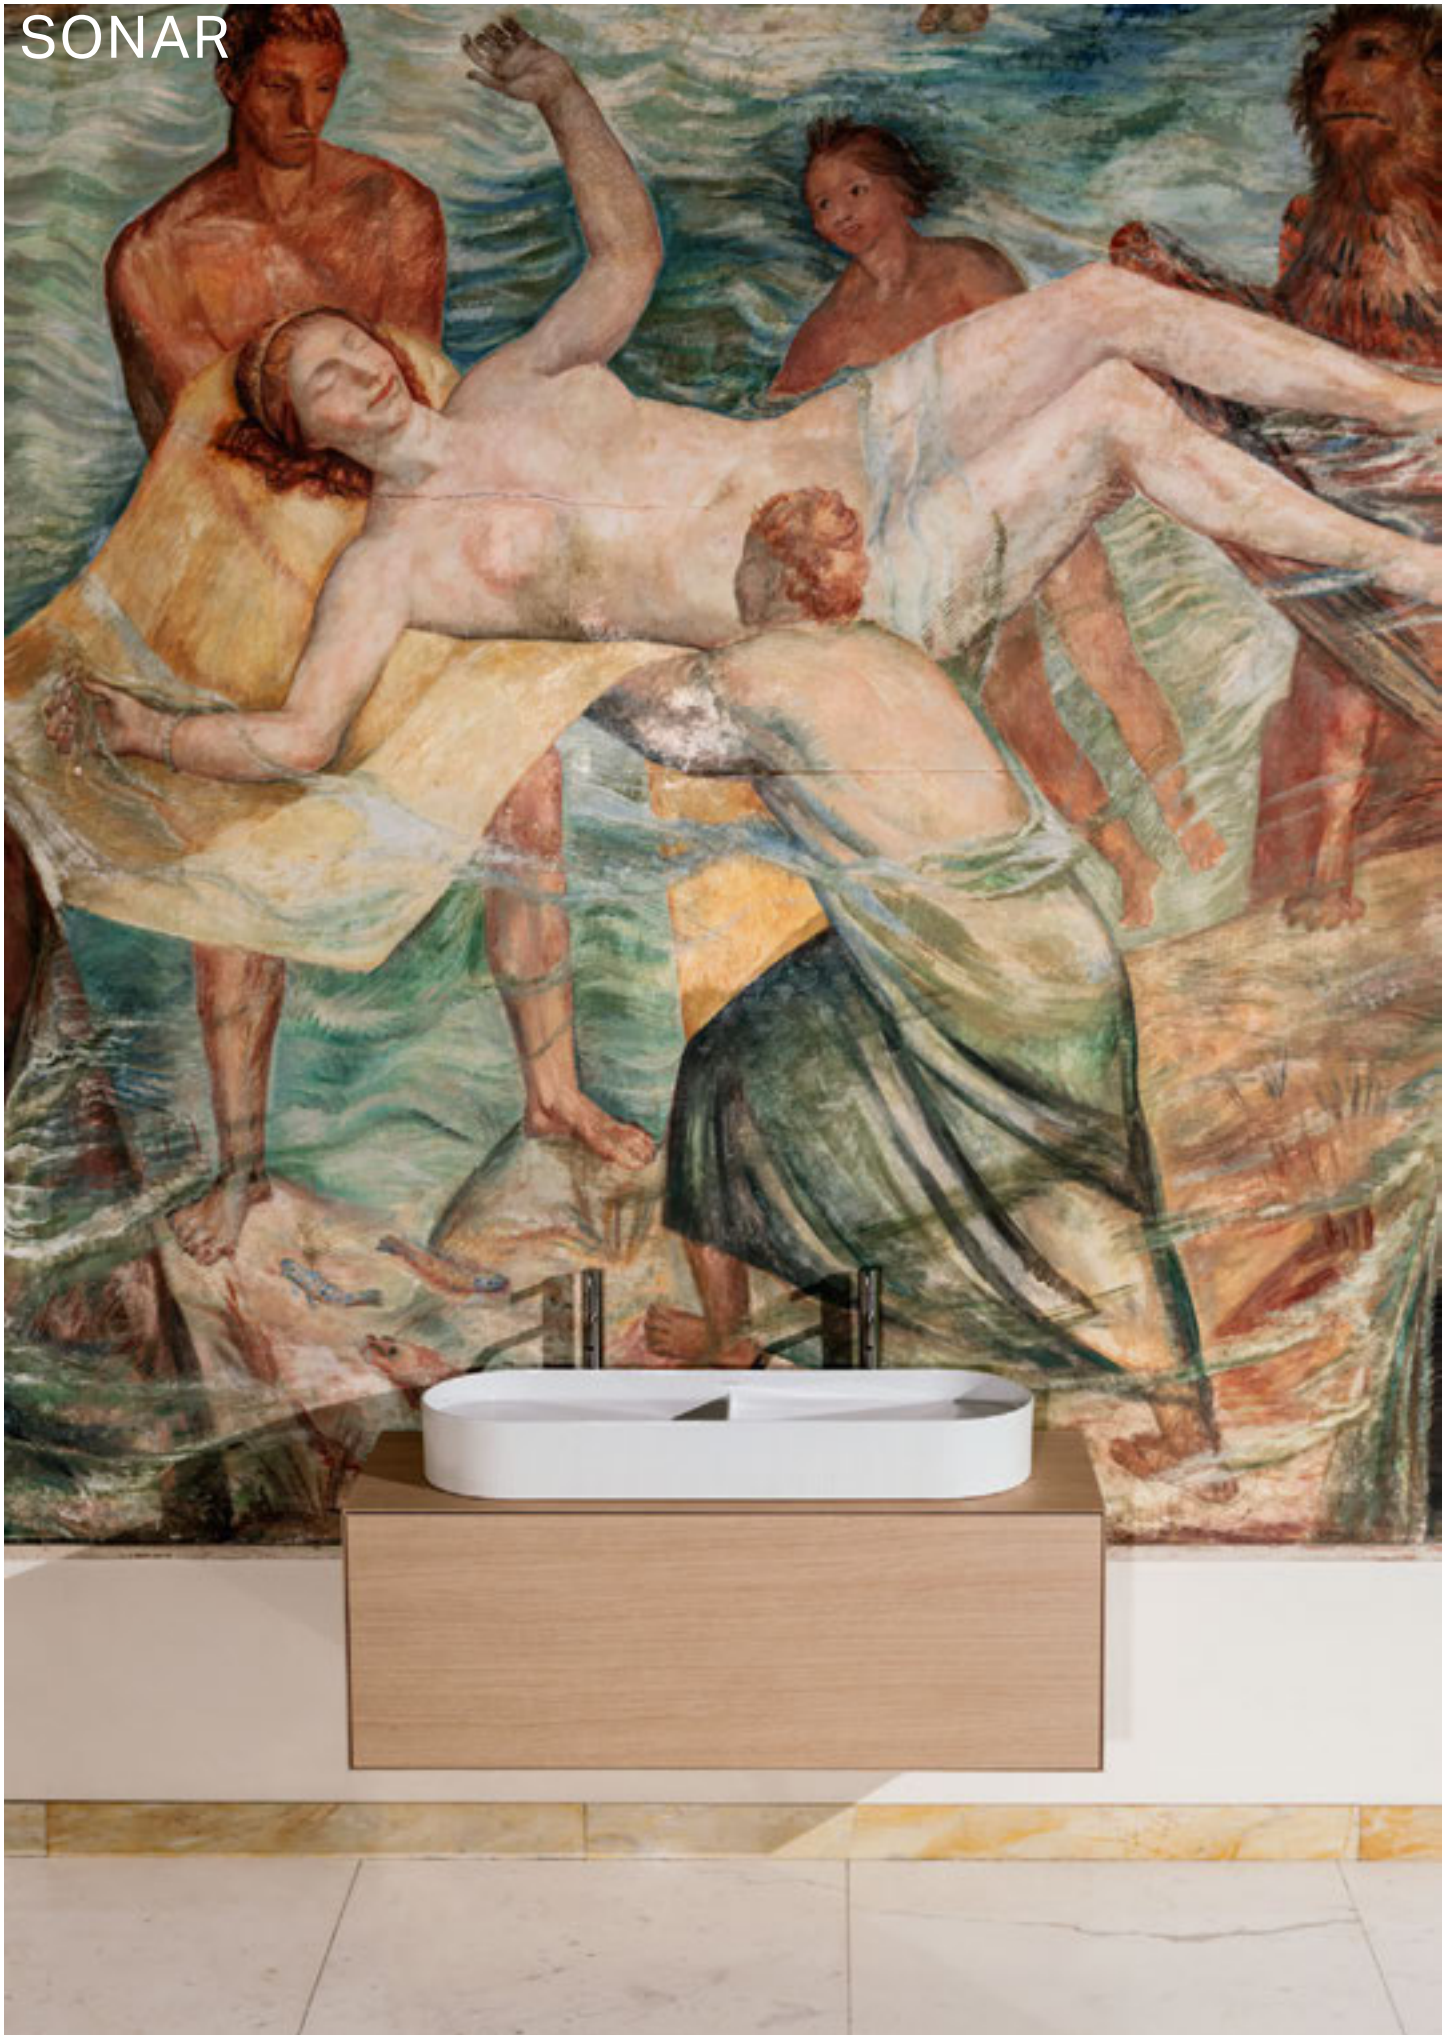

SONAR

SONAR double bowl washbasin with surface structure Kartell • LAUFEN column basin mixers