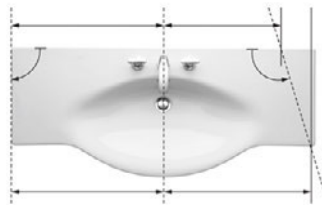

LEMA 0-LITER-URINAL SAVES WATER AND COSTS

Made-to-measure sanitary ware

Many large LAUFEN washbasins can be manufactured made-to-measure at the factory. Using this innovative production technology, we can manufacture sanitary ware to fit the plan of your bathroom. The ceramic piece can be cut to size – even on the diagonal.