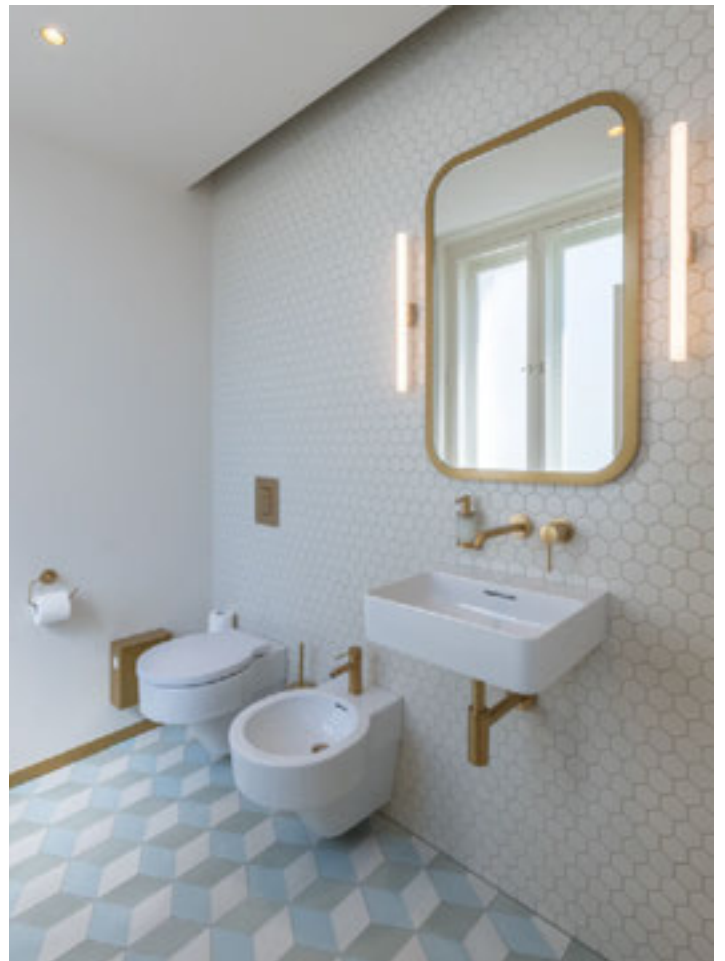

LAUFEN PRO
CLEANET
MEDA

LAUFEN - THE REFERENCES IN RENOWNED ARCHITECTURE WORLDWIDE

Atlantis The Royal - Washbasin bowls INO
Dubai/United Arab Emirates Architecture: GA Design London

Katara Lusail (Raffles Hotel) - Bathtub BESPOKE
Lusail/Qatar Architecture: Areen Hospitality