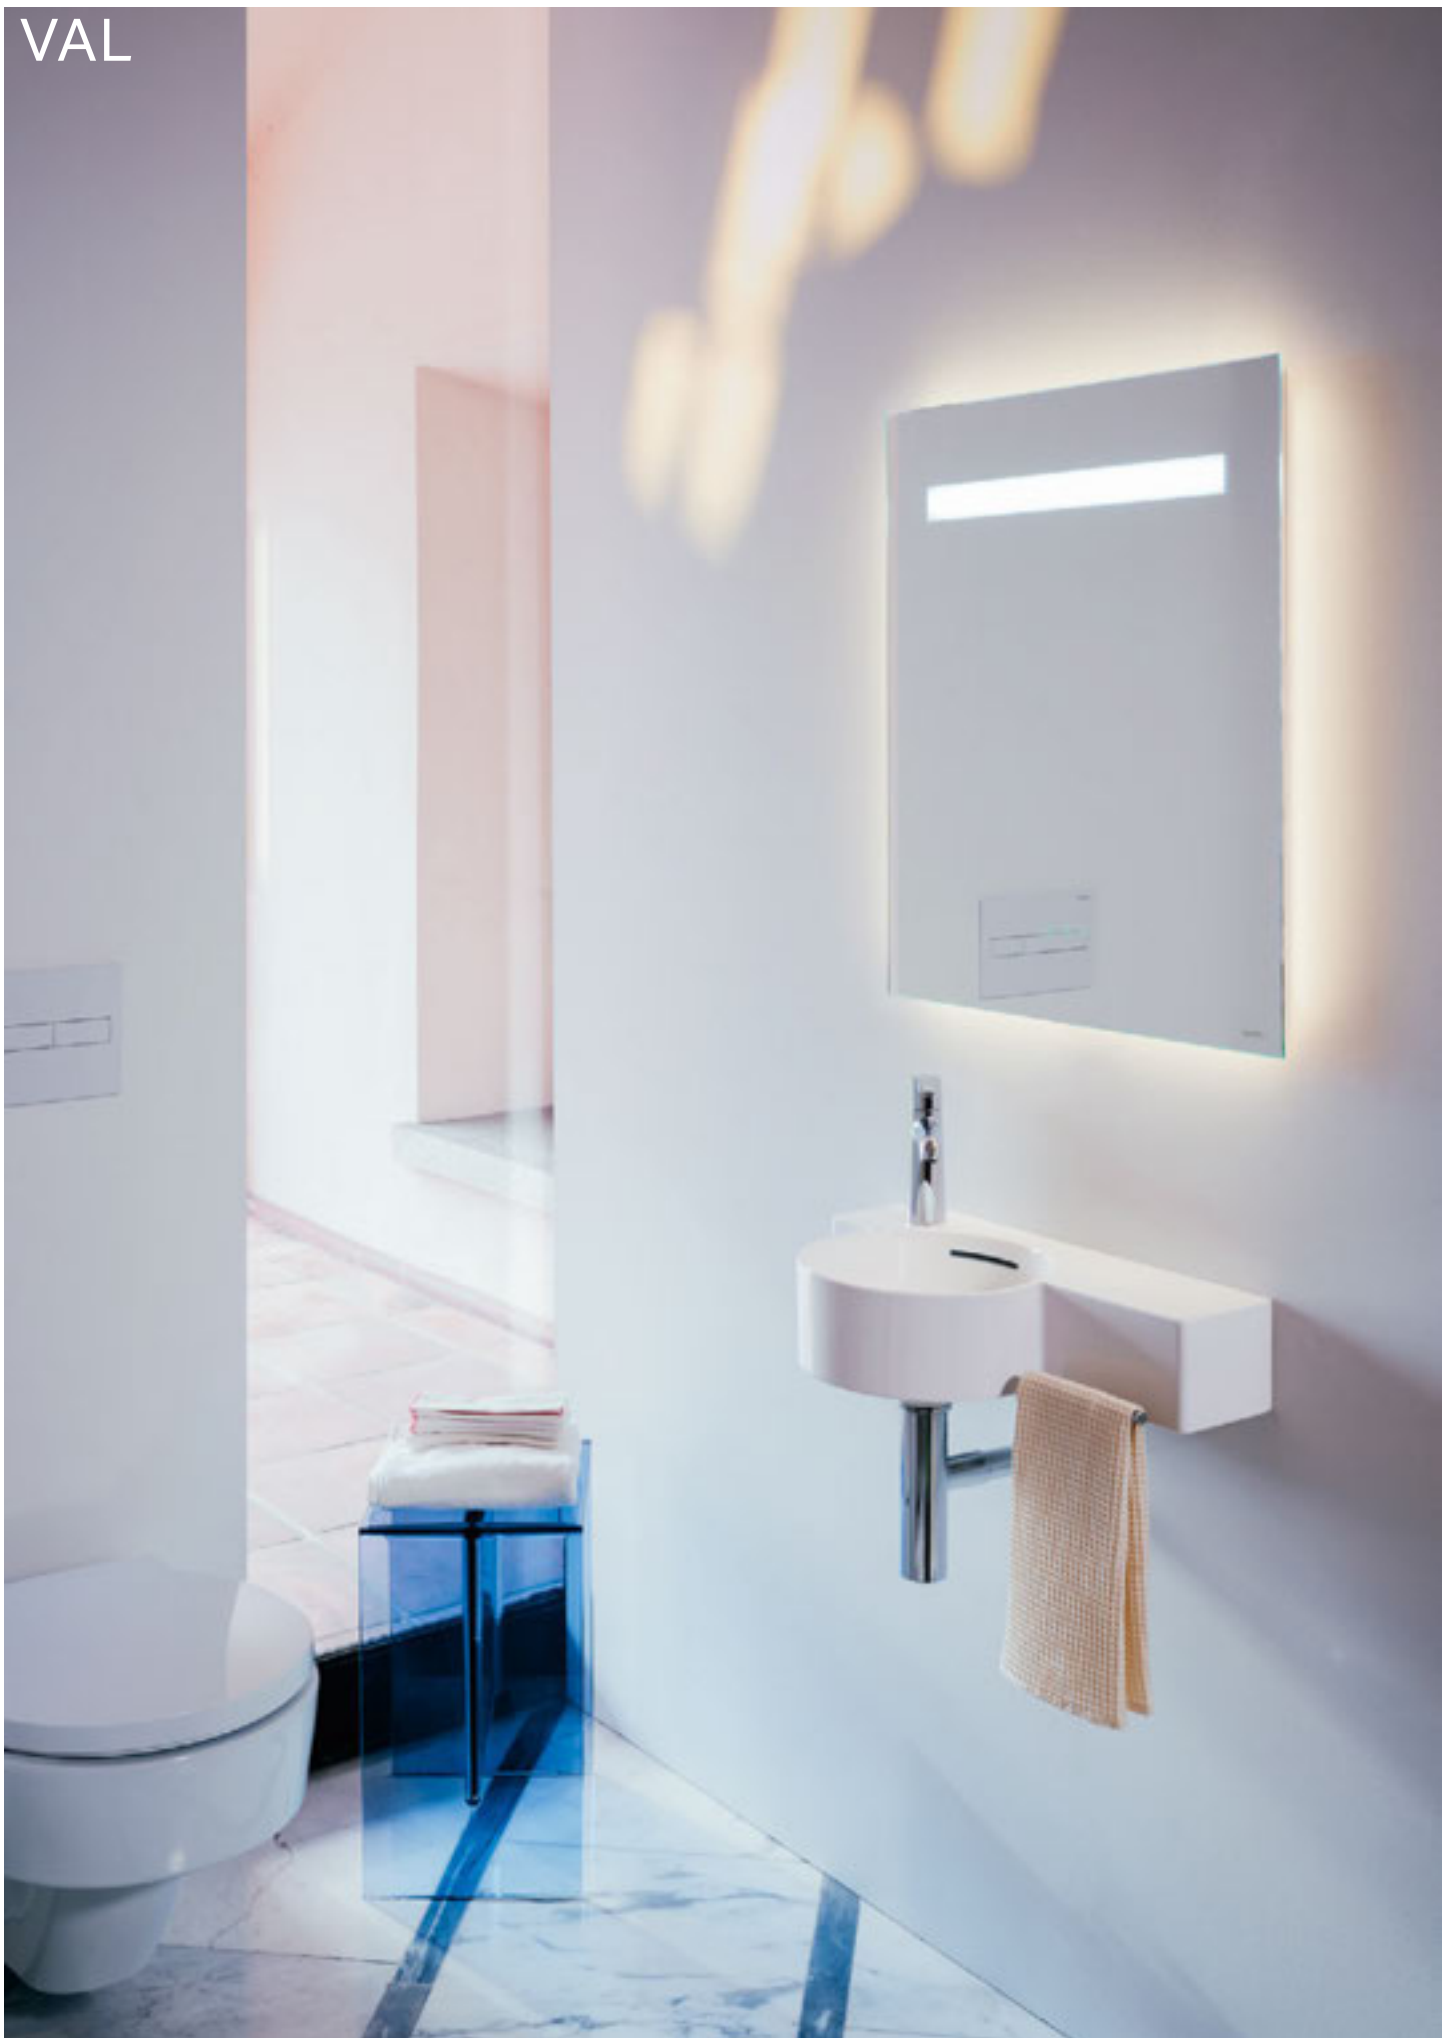

VAL wall-hung WC 'rimless'; drop-in washbasin 55 PURE basin mixers FRAME 25 mirror

DESIGN BY KONSTANTIN GRČIĆ

A material that offers new possibilities, a designer, who pursues new ways, a connection that creates new worlds. For a bathing experience that awakens unknown emotions. With his evolutionary designs, Konstantin Grcic architecturally stages the revolutionary SaphirKeramik from LAUFEN, thereby completing the bathroom collection VAL. Clear geometric lines, extremely narrow edges and finely textured surfaces united in harmony, open up a unique category of bathroom culture.

VAL wall-hung WC, rimless; wall-hung bidet; washbasin 53 with semi-wet area and towel holder; toilet roll holder PURE basin mixer; bidet mixer LEELO mirror

VAL drop-in washbasin; freestanding bathtub 160 made of Sentec solid surface PURE concealed washbasin mixer; bathtub mixer
FRAME 25 mirror HOME COLLECTION ceramic book holder ‚Libro‘