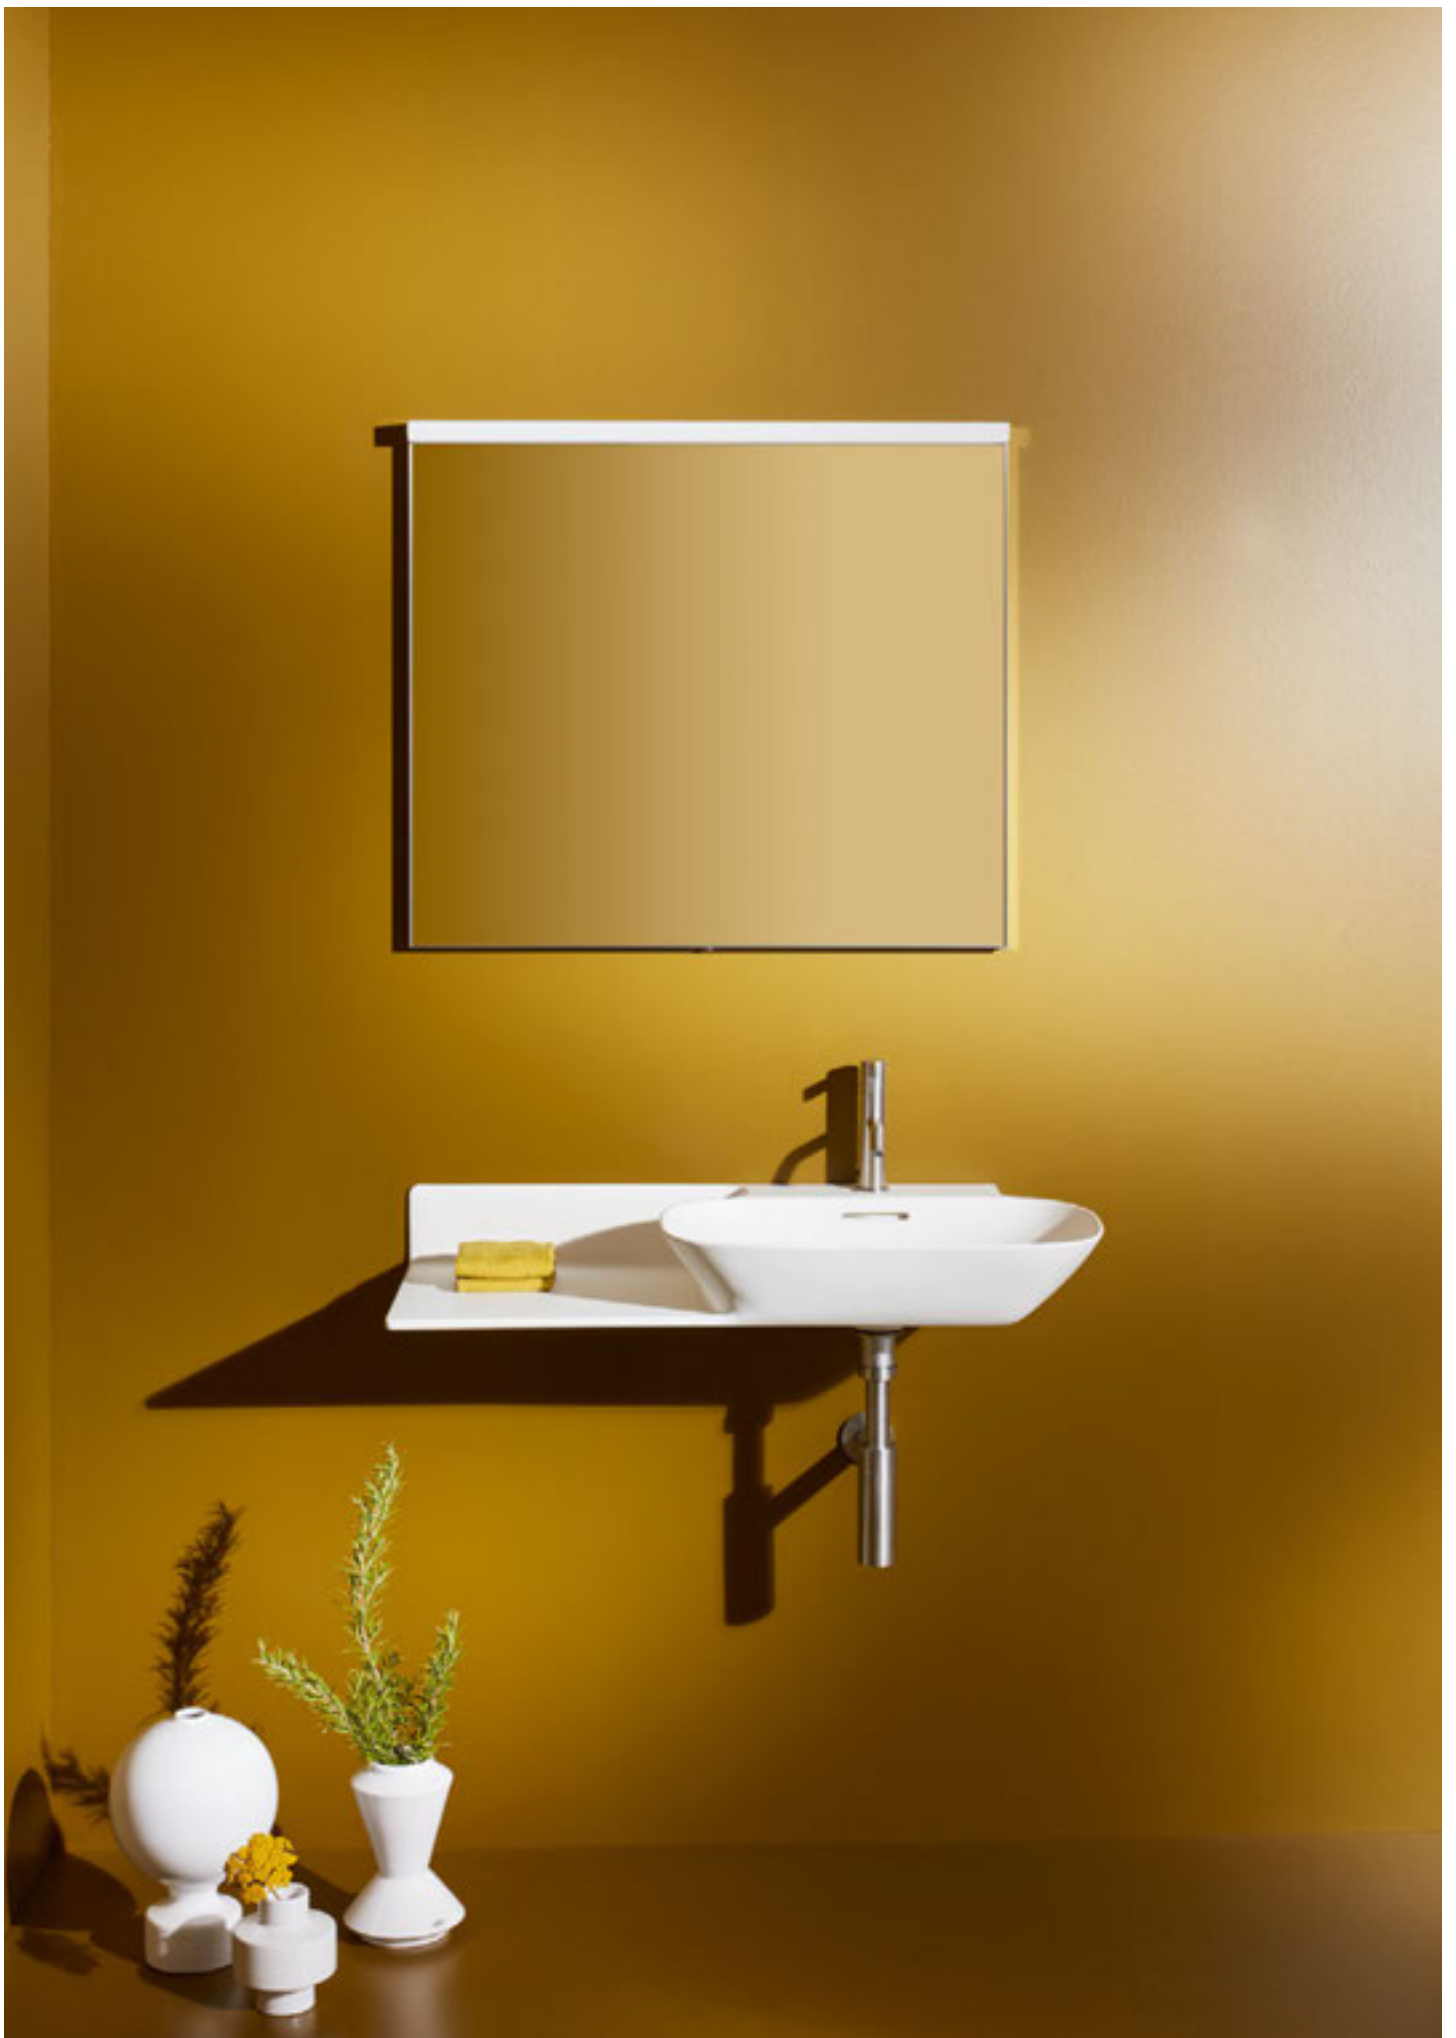

INO vanity washbasin 90, shelf left, matt Kartell • LAUFEN basin mixer FRAME 25 mirror