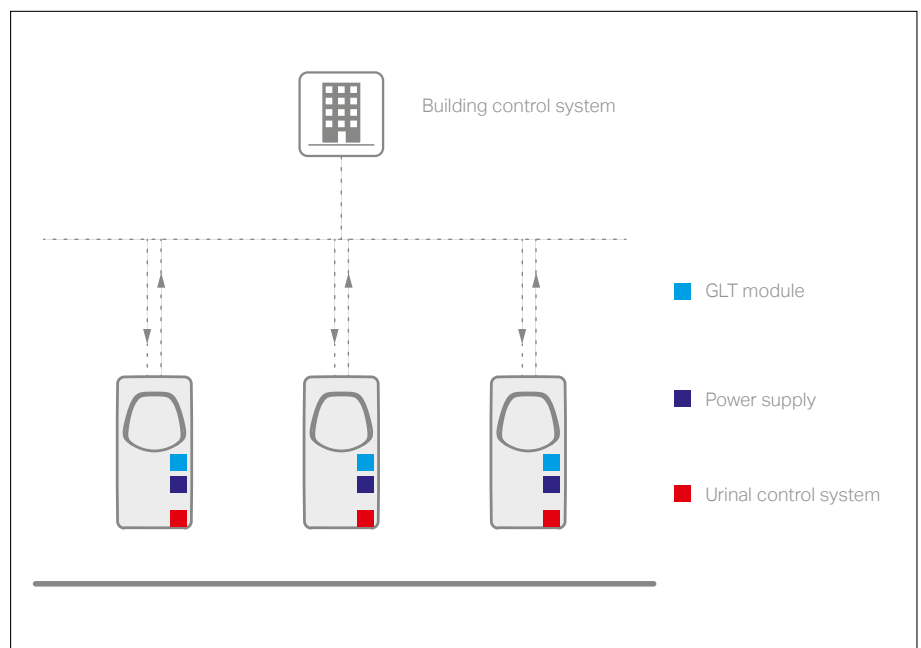

ILBAGNOALESSI urinal with cover; freestanding washbasin

HOME URINALS

COMPLICATED IS EASY

Easy is complicated. Intentionally dispensing with the superfluous, combined with superior functionality and logical design, makes the home urinal an extremely intelligent product. Its quality lies in its clarity, which has a decisive influence on how we experience our time in the bathroom. A clear, relaxed atmosphere is by far the best.