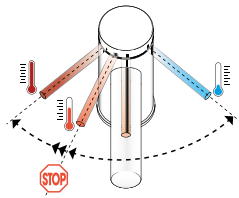

FAUCETS

Eco & Eco+

Do your bit to save water and energy: even small changes make a big difference. Laufen has long been committed to preserving resources. For instance, through revolutionary technical solutions like the Ecotal control cartridge with integrated volume and hot water restraints, or the Eco and Eco+ water and energy-saving functions. These Eco functions make it easy for you to use less water and energy, and therefore do your bit for the environment. Faucets with the Eco+ function, for example, run cold water by default when the lever is in the central home position. Faucets with the Eco function offer standard mixer functionality, but with temperature and volume restraints to help draw attention to excess consumption.

Eco

- Smart, no-nonsense resource-saving solution for private households
- 30 % reduction in water and energy consumption thanks to a water-saving flow regulator as well as volume (FlowControl) and temperature restraints
- Long service life and low maintenance