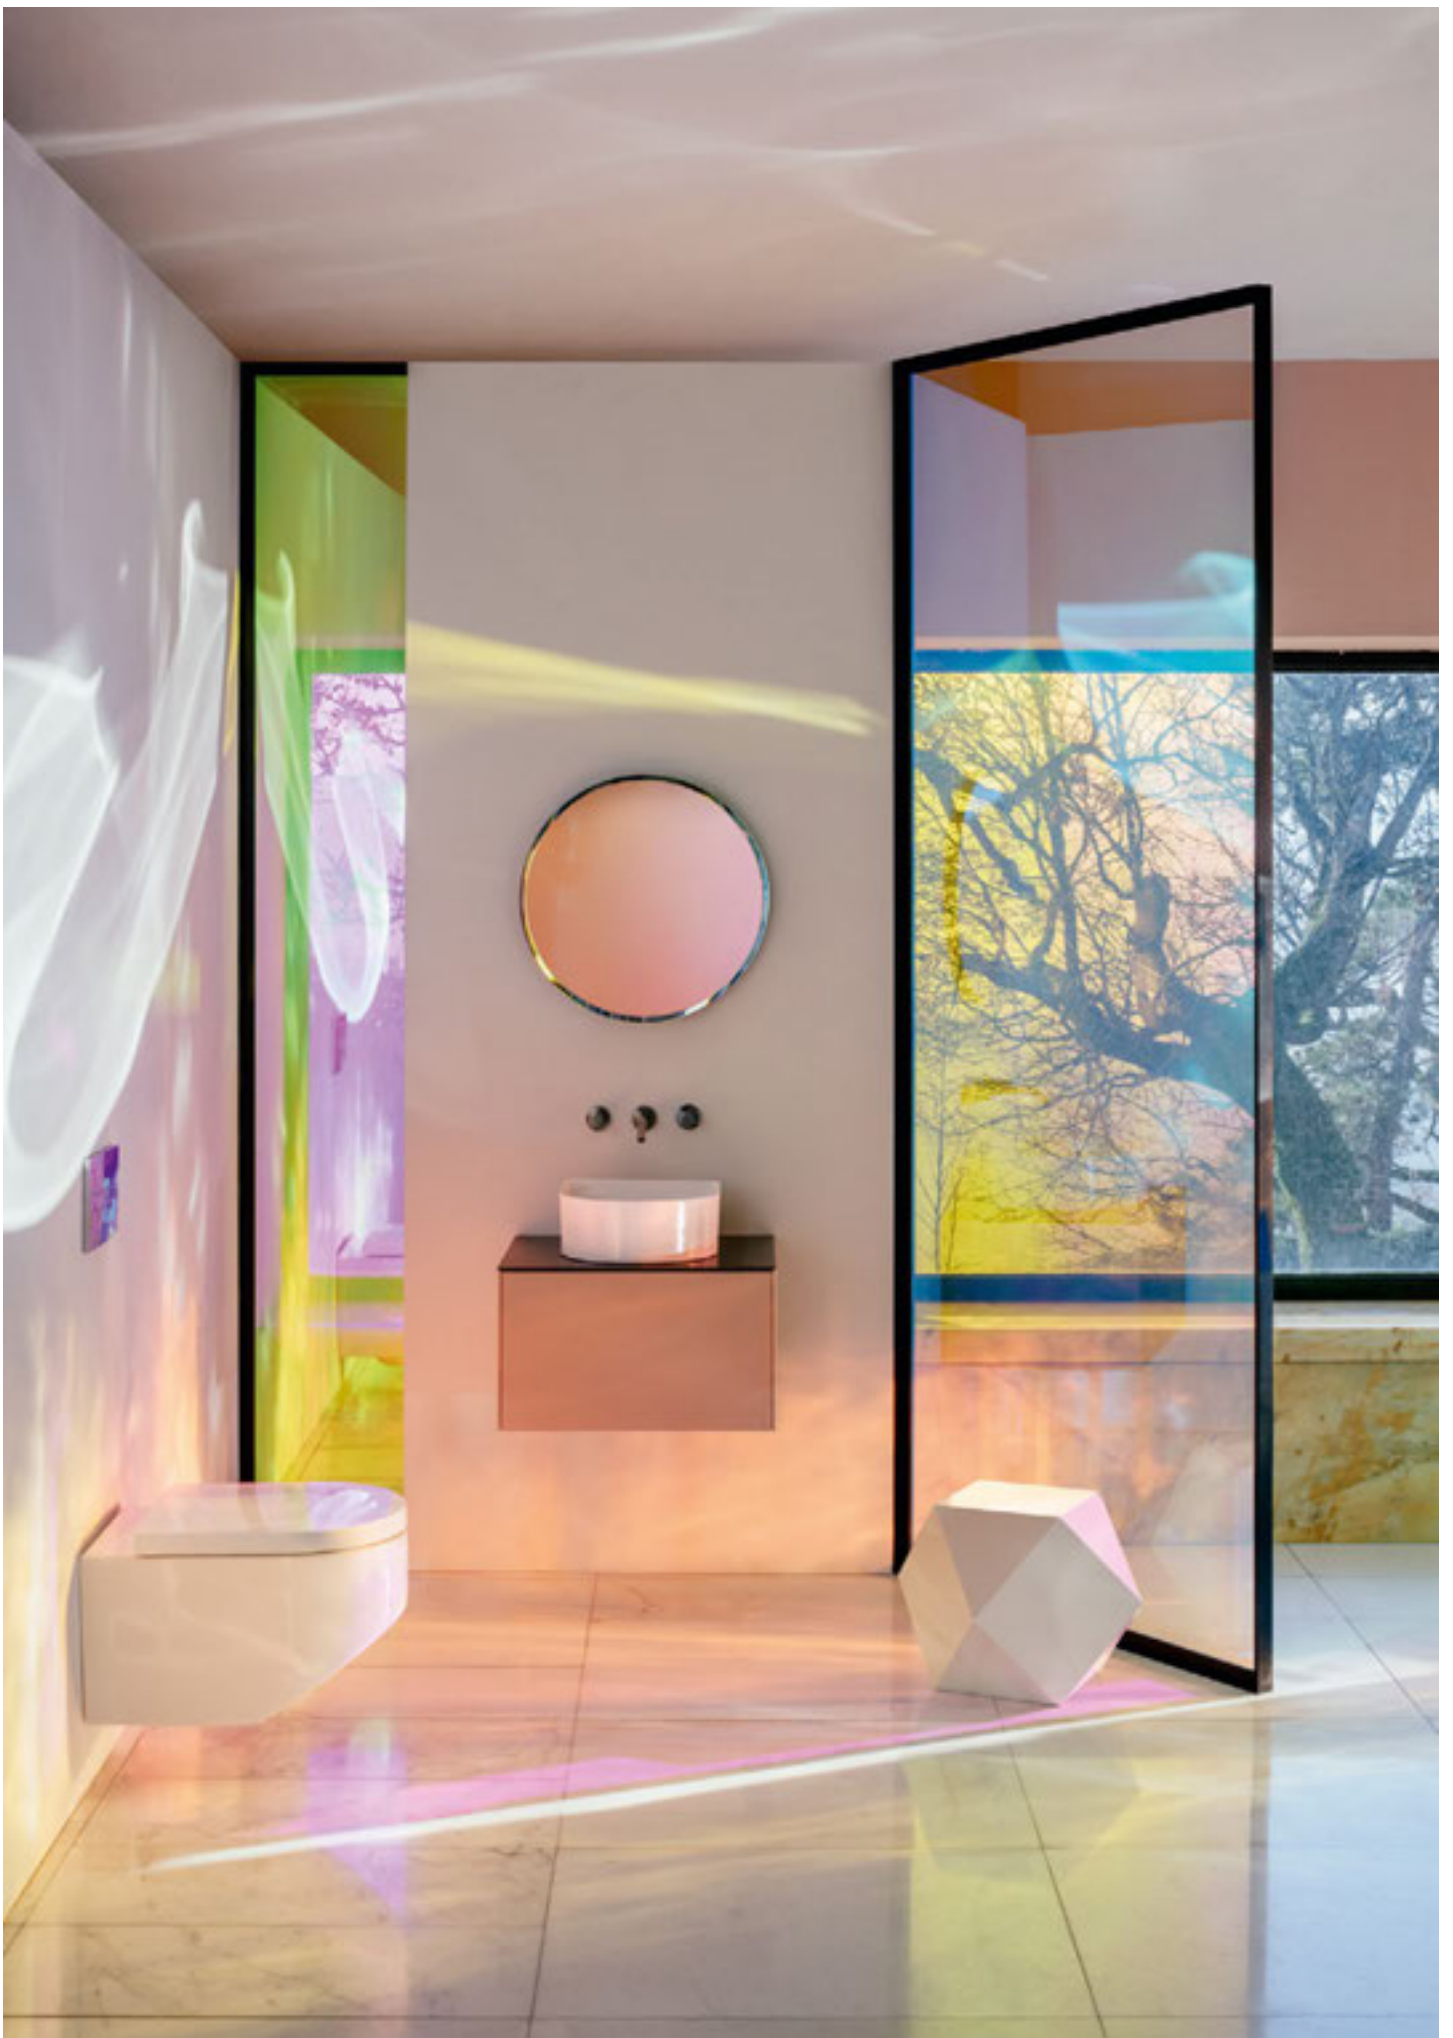

HOME COLLECTION polyhedron „lkos“ SONAR wall-hung WC; washbasin; drawer element FRAME 25 mirror Kartell • LAUFEN basin mixer