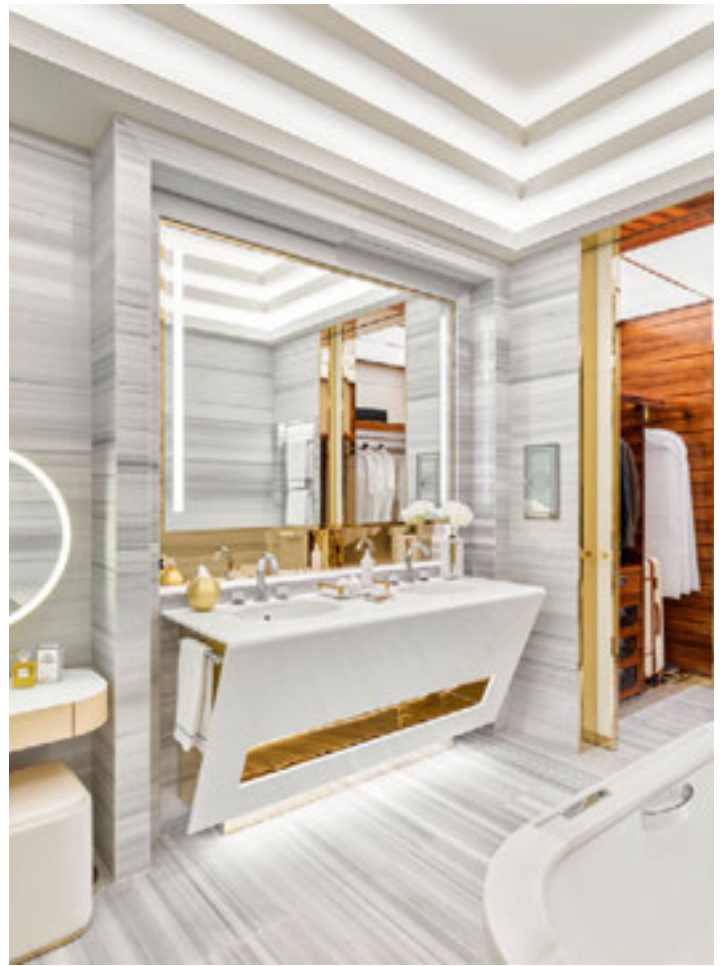

Katara Lusail (Fairmont Hotel) - Washbasin BIROVA
Lusail/Qatar