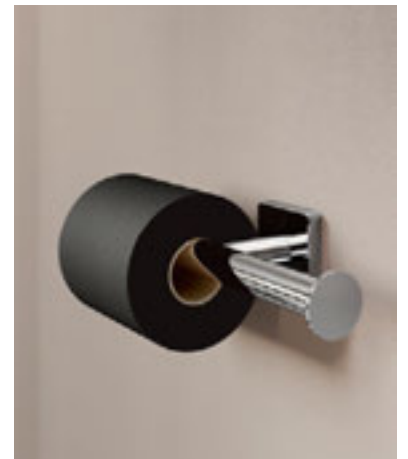

Revolutionizing the installation paradigm, NIARA S introduces a dual fixing system, offering the freedom to install bathroom accessories with or without the need for a drill. Enter the ingenious Smart-Fast adhesive, an innovation allowing for the seamless installation of bathroom accessories.