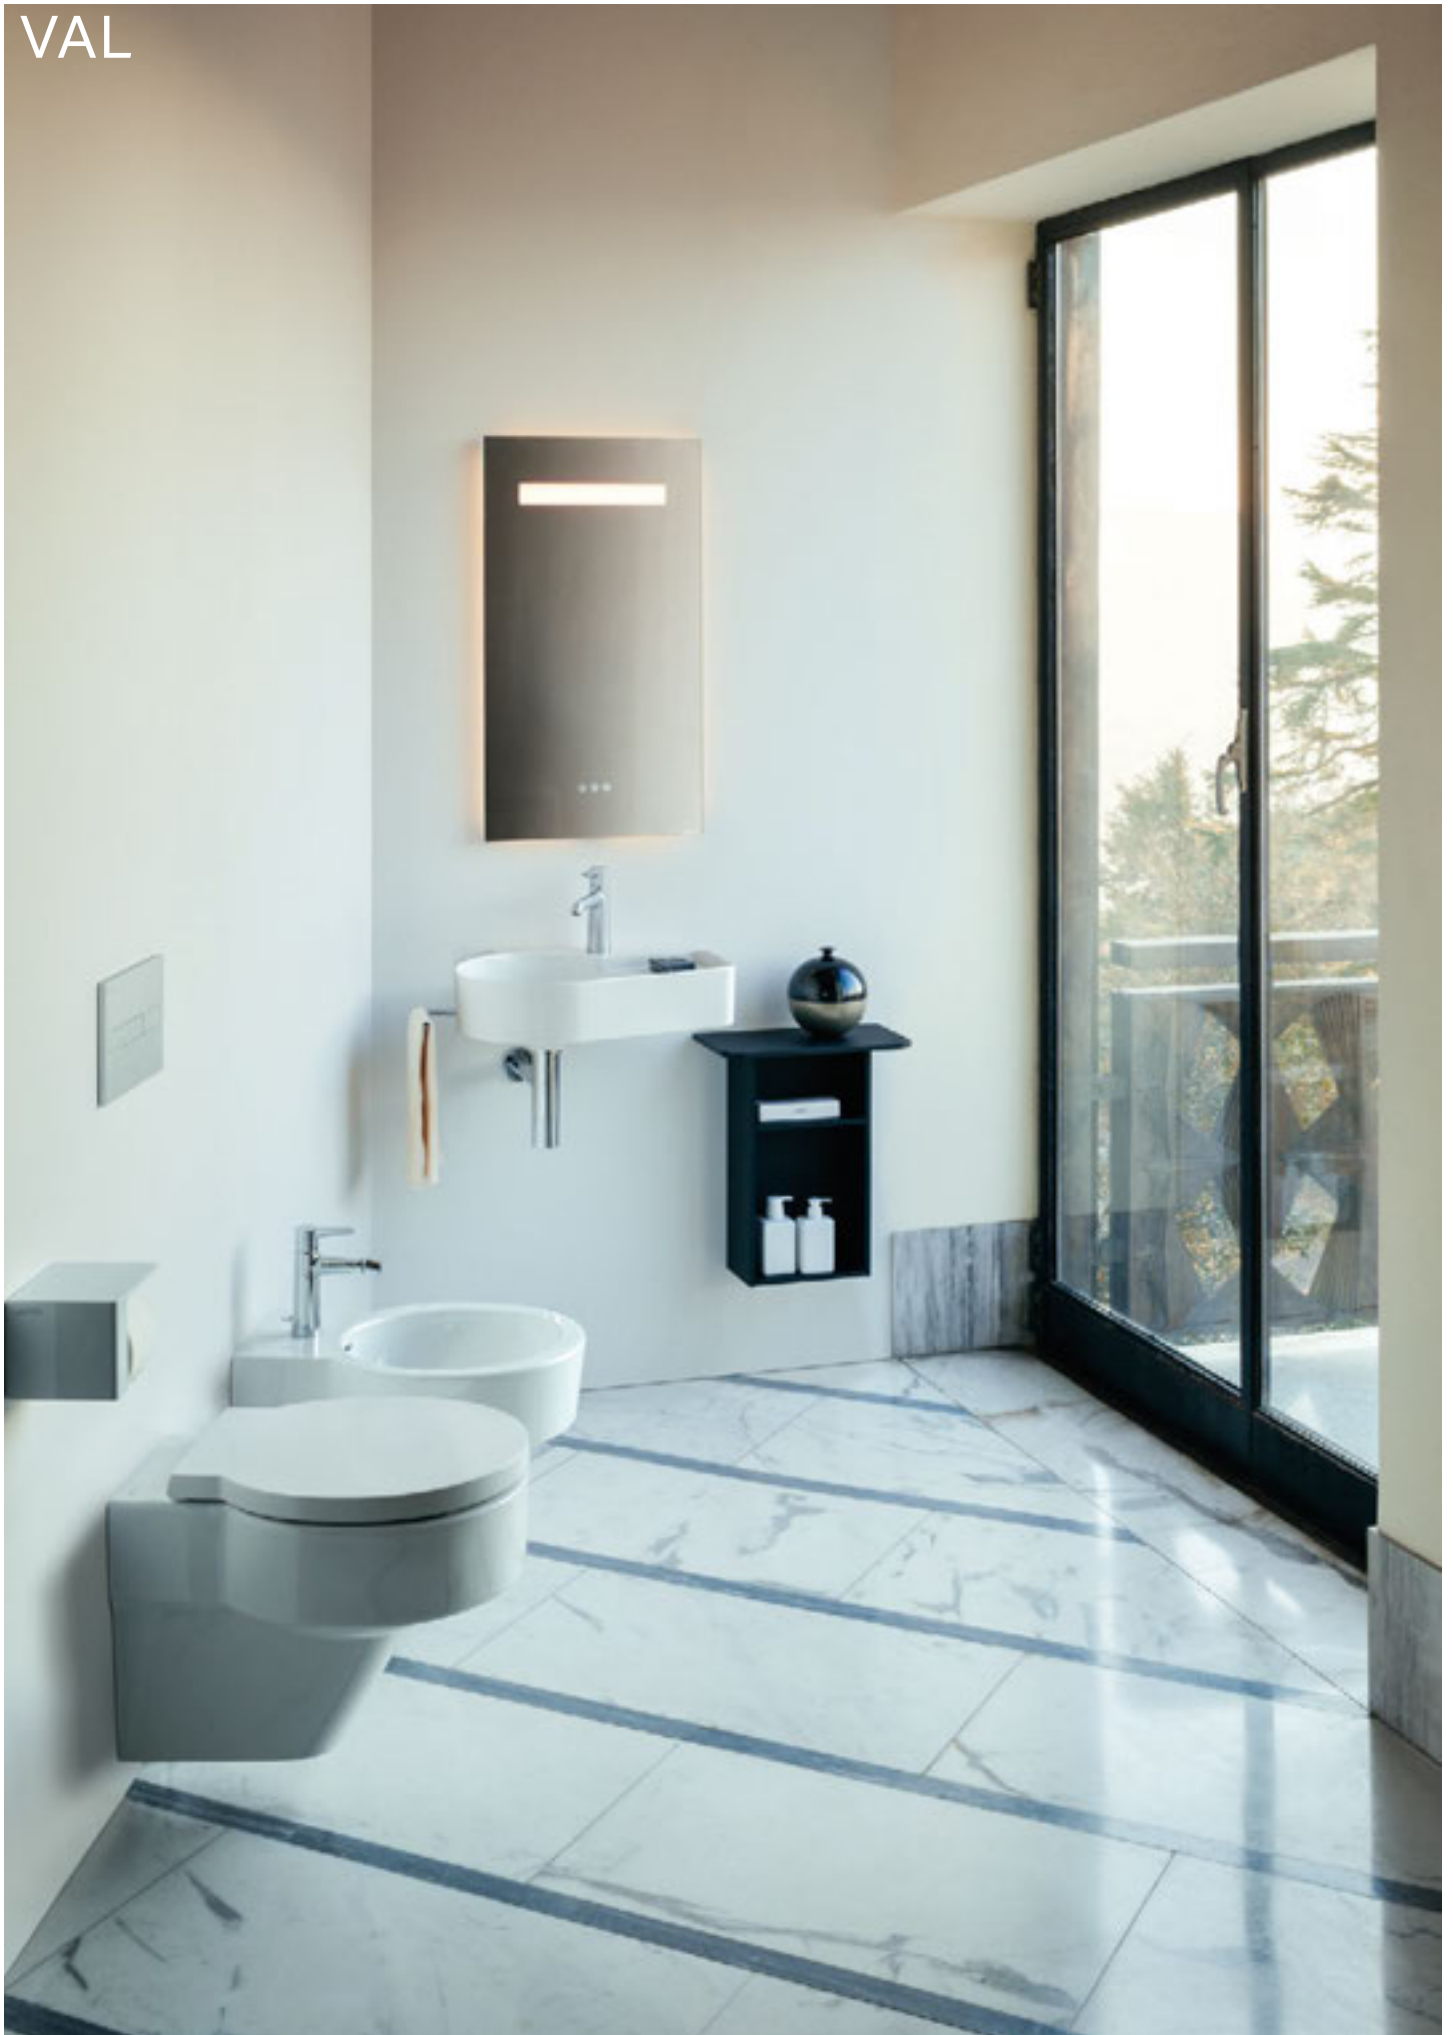

VAL wall-hung WC 'rimless'; drop-in washbasin 55 PURE basin mixers FRAME 25 mirror

DESIGN BY KONSTANTIN GRČIĆ

A material that offers new possibilities, a designer, who pursues new ways, a connection that creates new worlds. For a bathing experience that awakens unknown emotions. With his evolutionary designs, Konstantin Grcic architecturally stages the revolutionary SaphirKeramik from LAUFEN, thereby completing the bathroom collection VAL. Clear geometric lines, extremely narrow edges and finely textured surfaces united in harmony, open up a unique category of bathroom culture.