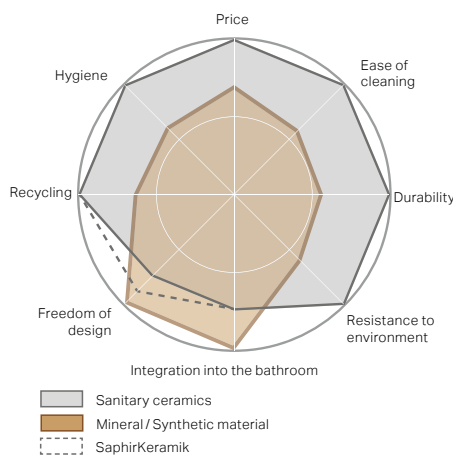

Ceramics or synthetic materials

Ceramic is the material which has been traditionally used in the bathroom over the centuries – and with good reason. The superiority of the material is evident, particularly in terms of hygiene, useful lifetime, environmental compatibility and durability. However, washbasins made of plastics and mineral-based cast materials are also available on the market, which present a design challenge to producers of sanitary ware. LAUFEN has always had a reputation as an innovator in the sanitary sector and is always striving to improve the materials and production techniques it uses. As a result of these efforts, new ceramic compositions have been developed that allow smaller tolerances and even more precise corner radii or large flat ceramic items. Made to measure washbasin solutions ensure that ceramic sanitary ware can be fitted with millimetre precision into bathroom floor plans. Ceramics therefore deliver outstanding performance in all respects