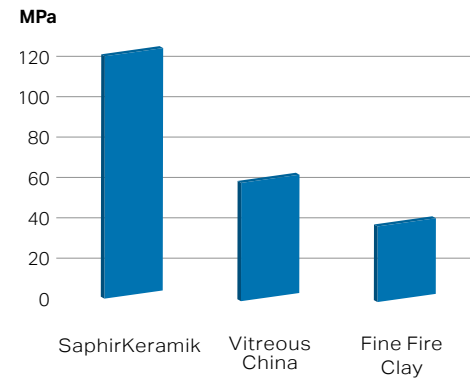

BENDING STRENGTH

Source: Bundesanstalt für Materialforschung- und Prüfung, Berlin, 2011