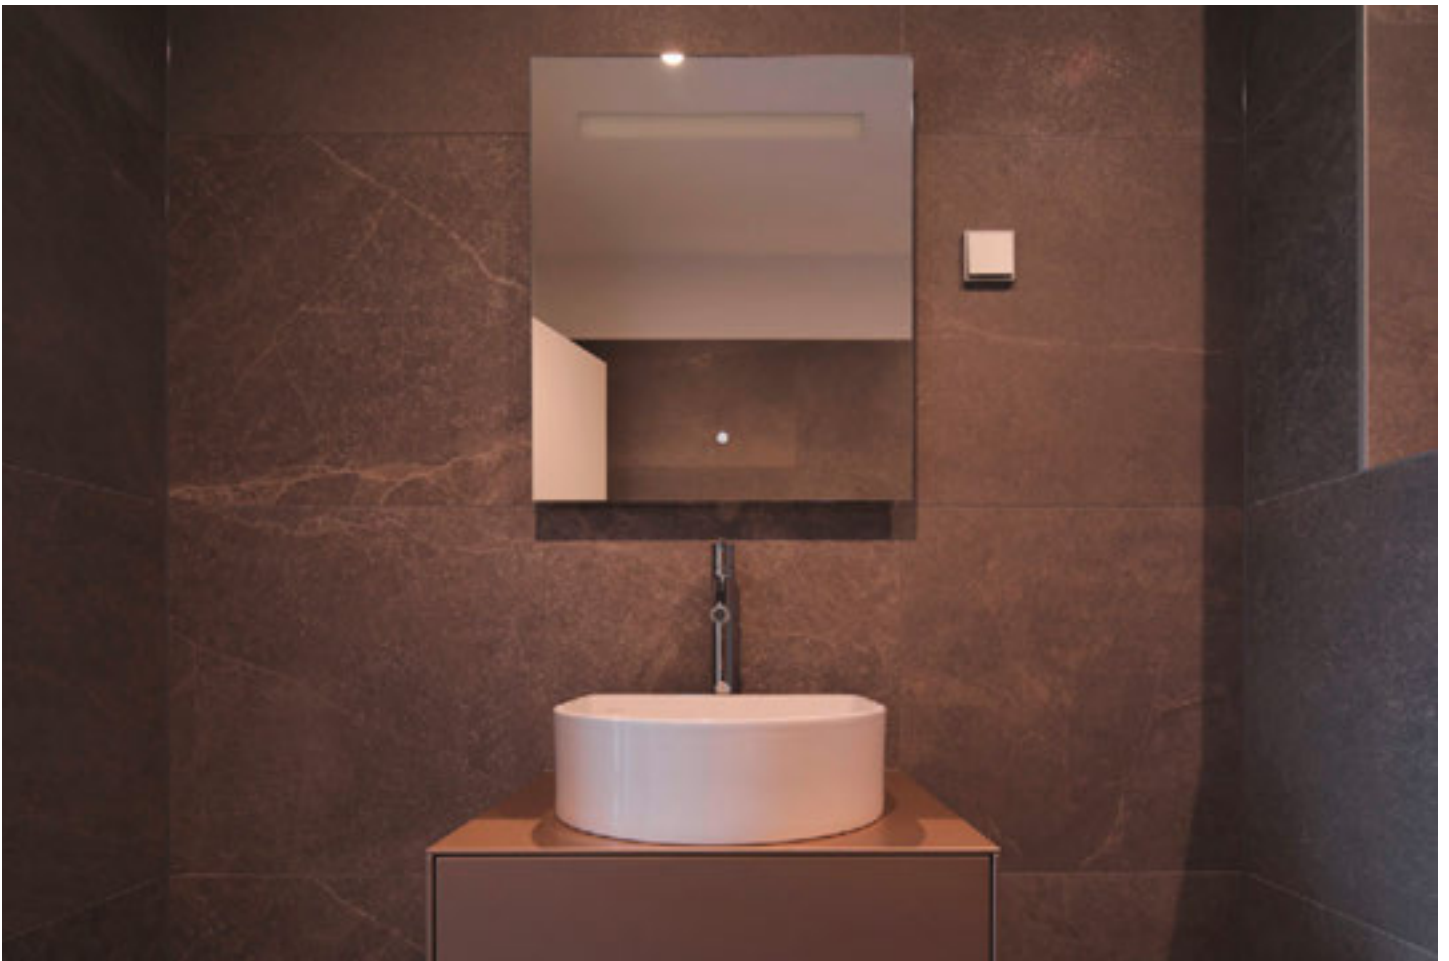

Park Knezeva - Washbasin bowl & drawer element SONAR, Mirror LEELO
Zagreb/Croatia Architecture: 3LHD