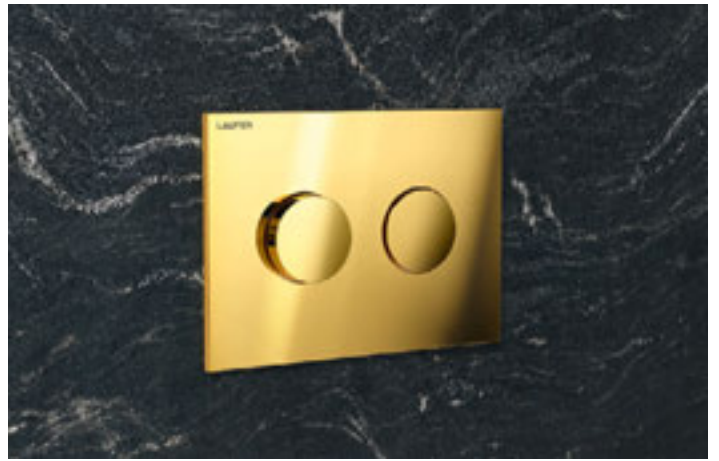

INEO flush plate GROOVE PVD gold