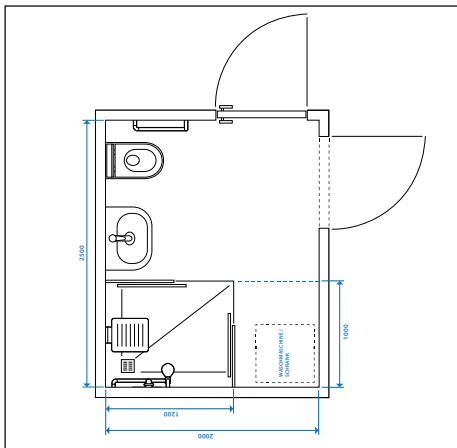

BARRIER-FREE BATHROOMS

Standards 18024 and 18025 define the requirements which bathrooms and toilets need to receive in order to be certified „DIN barrier-free“. The LIBERTY LINE range has been certified as „DIN barrier-free“ and includes a wheelchair-compatible washbasin without overflow hole and a concealed siphon. The toilet, which must be be at least 5 cm higher, has a projection of 70 cm and can be wall-mounted using existing connections.

THE UNOBSTRUCTED BATHROOM

Demographic change has brought the needs of older people to the fore. At the same time, it has become clear that planning is beneficial for all generations. In general, a barrier-free bathroom provides greater safety and comfort and is an investment for the future. As a rule, virtually all LAUFEN products are suitable for a bathroom for all age groups. Depending on the place of use and target group, however, particular regulations and guidelines must be adhered to.

Planning for all ages and apartments for the elderly

Planning for all ages means creating value for everyone. A bathroom for every age is characterised by a generous, floor level shower with easy-to-operate faucets and shower sliding bar, a washbasin which is suitable for wheelchair access with ergonomic faucets and a toilet mounted at 0.46 m (upper edge of toilet seat).