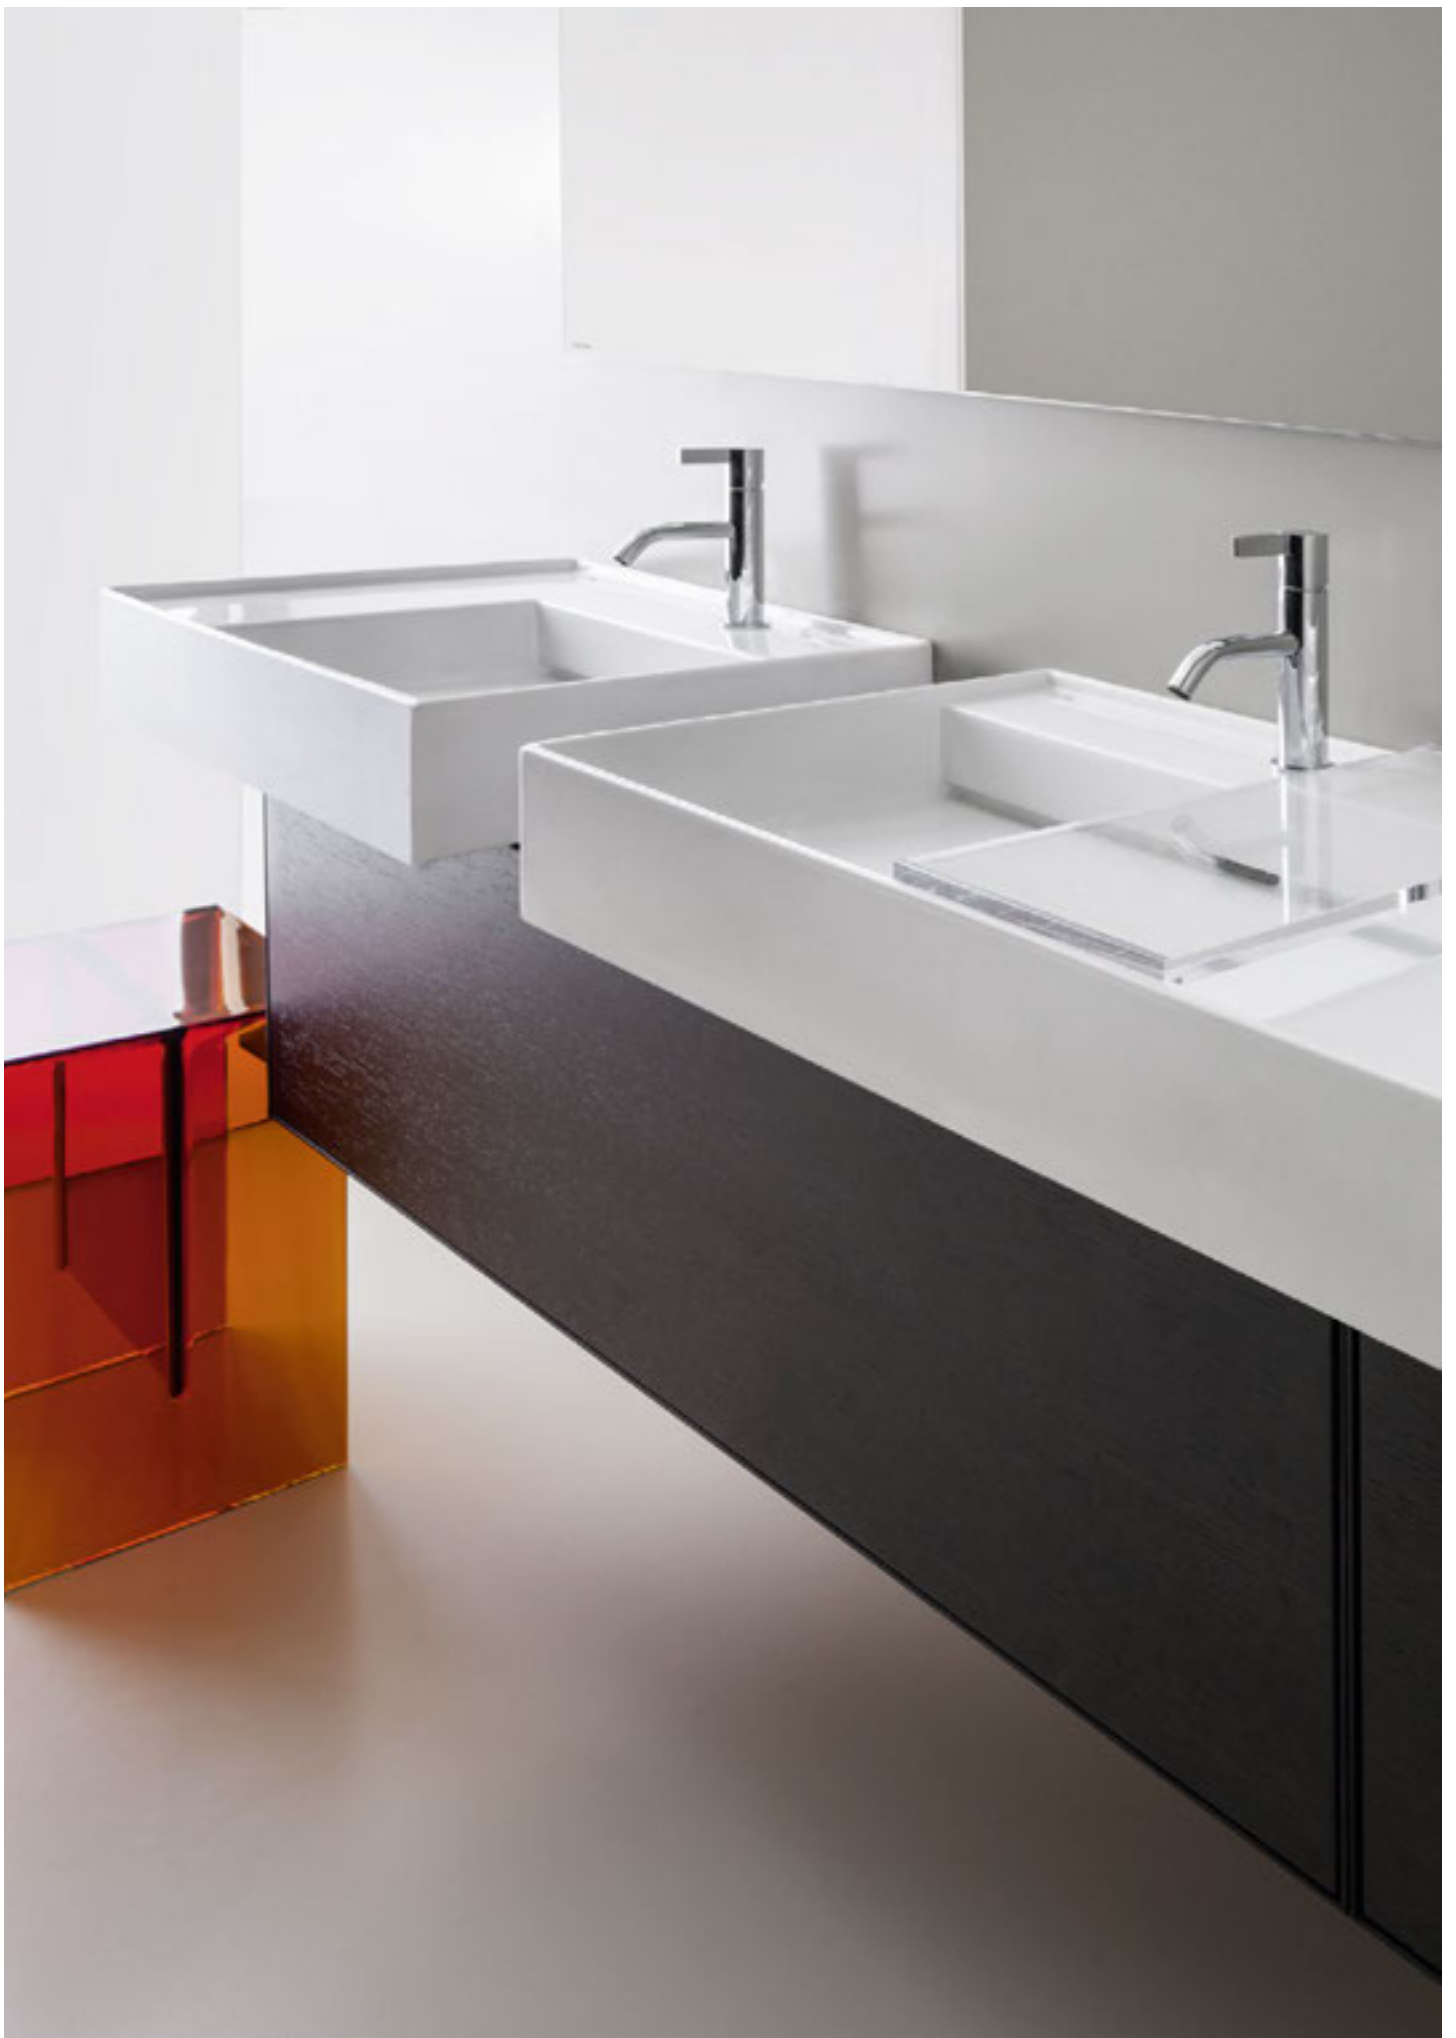

Kartell • LAUFEN washbasin, shelf left 60; washbasin shelf right 120; basin mixer; shelf for washbasin; 'Max Beam' stool
BOUTIQUE drawer element