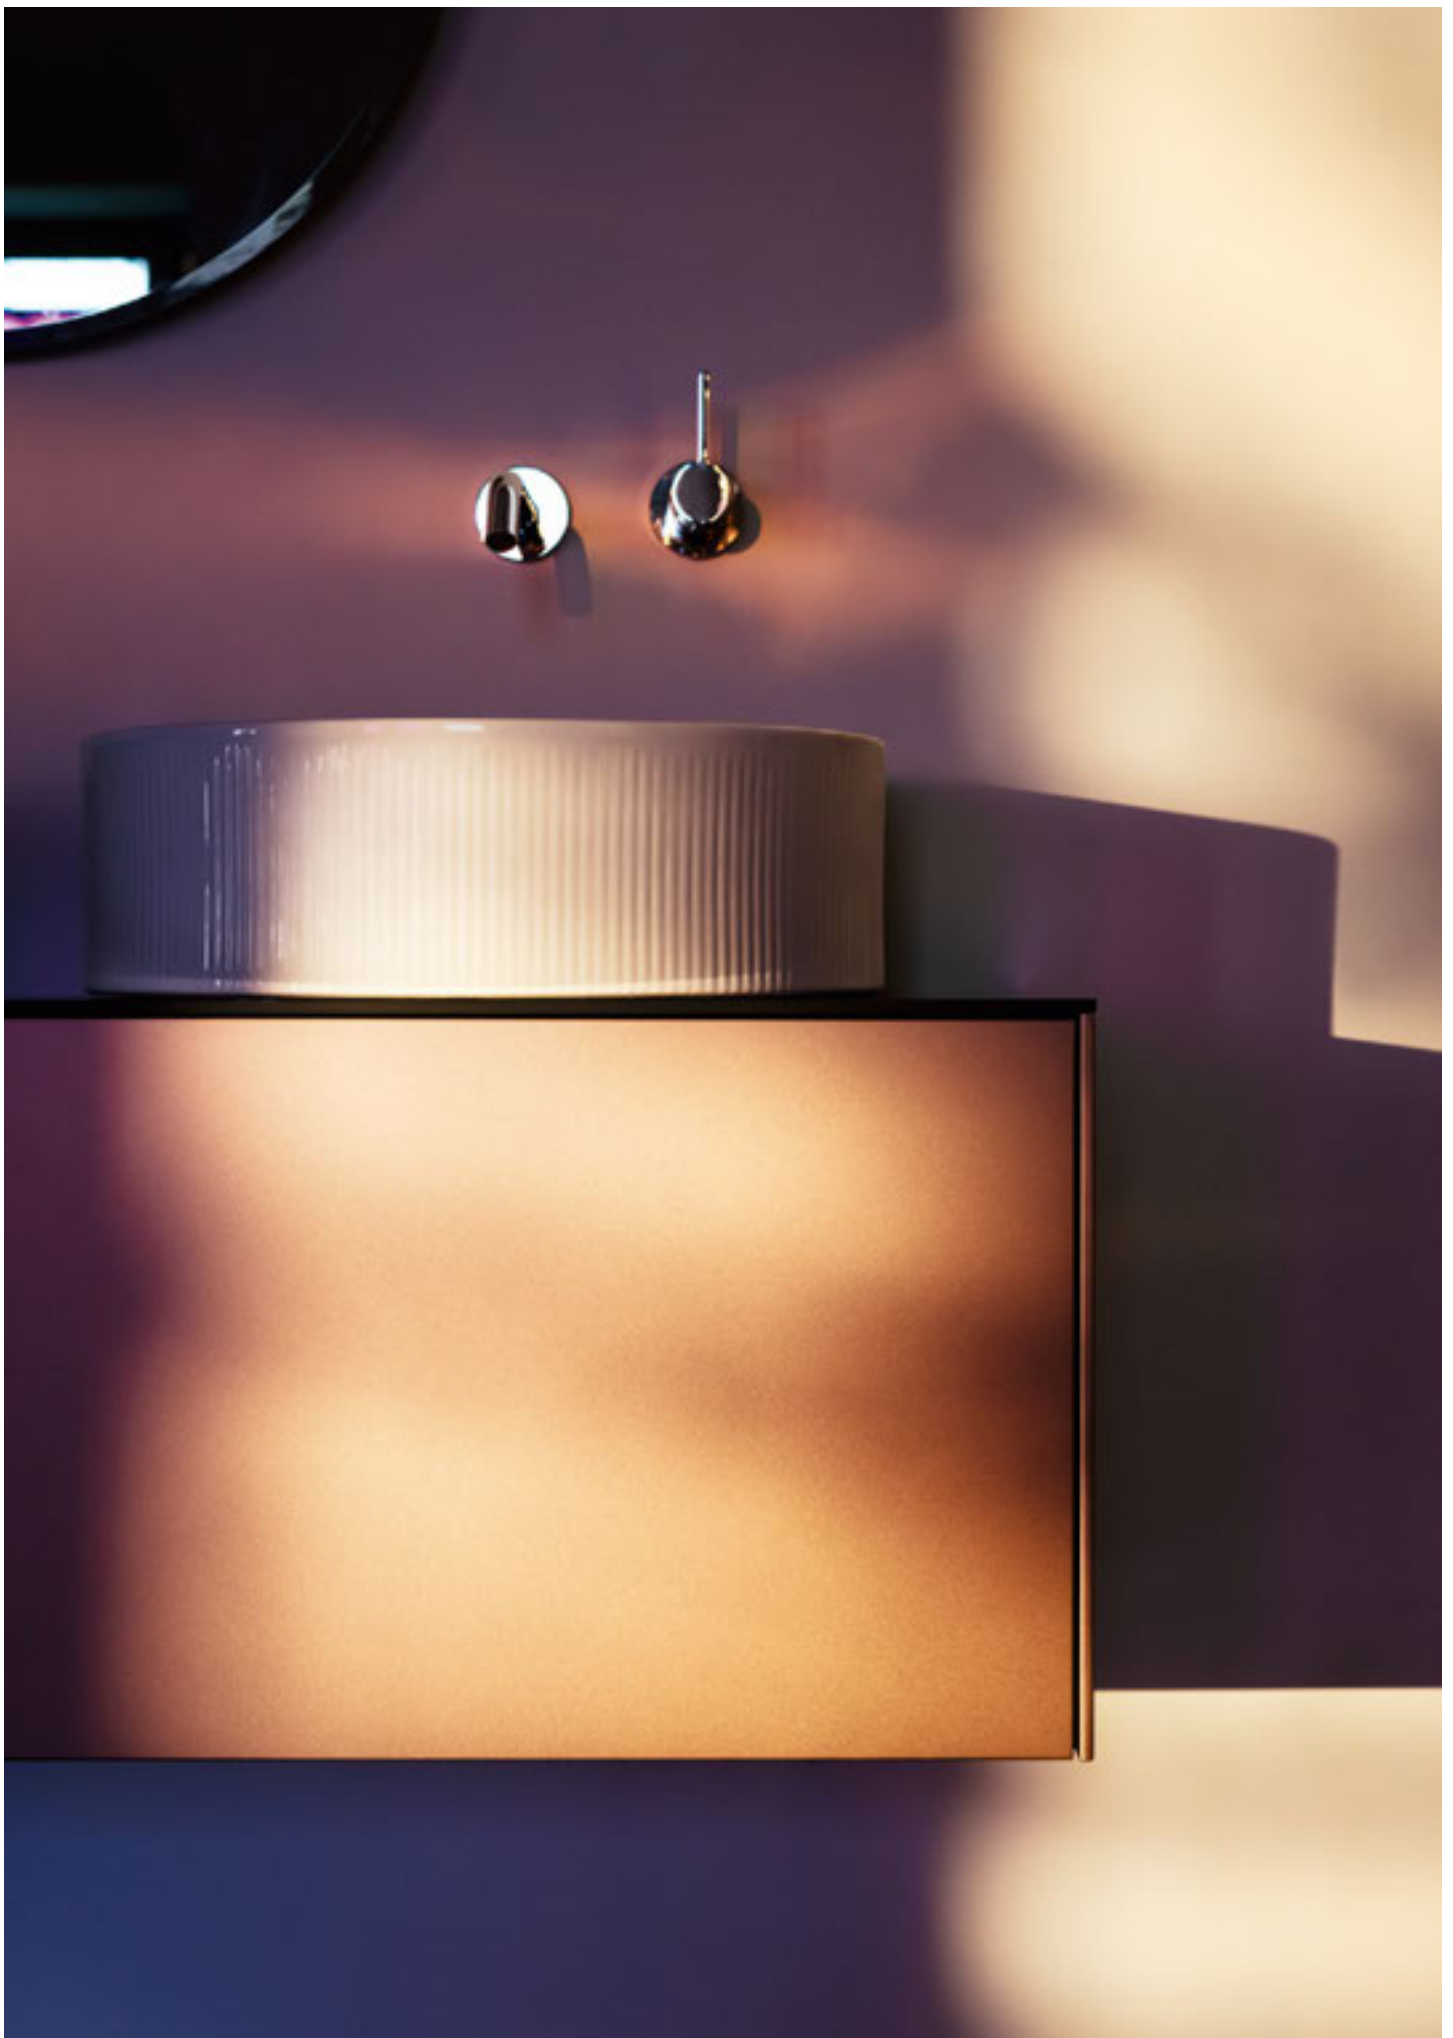

SONAR Bowl washbasin with surface structure, drawer element Kartell • LAUFEN wall-mounted basin mixer