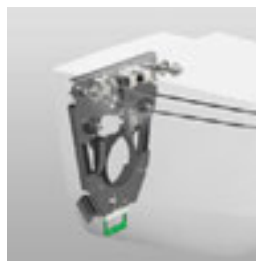

Gentle lady shower with separate button

Removable seat and cover made of Duroplast with lowering system

Thorough shower head cleaning before and after each use

Simple to install with mounting plate

CLEANET NAVIA