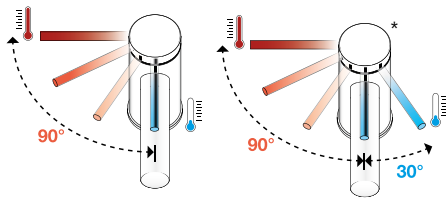

Additional benefit of Eco+

- No unintentional use of hot water as the faucet runs only cold water when the lever is in the central home position ('cold water start')