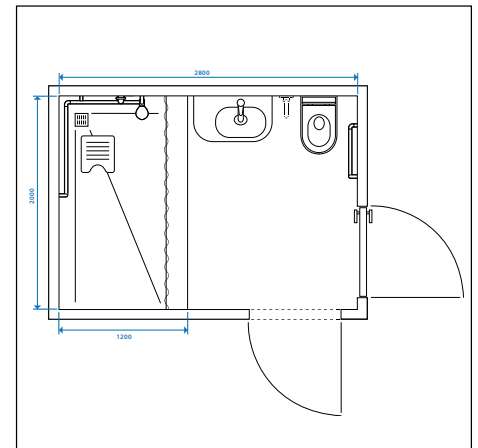

Retirement and care homes

In retirement and care homes, rooms and showers must be generously planned in order to enable people with mobility difficulties to independently care for themselves. For the care of people with disabilities or overweight people two caregivers should also be able to access the bathroom and shower.

TOILET

The toilet should generally be mounted at a height of 0.46 m (upper edge of toilet seat). Placing it in the corner of the bathroom with a centre distance of 0.45 m - 0.50 m will enable the installation of an L-shaped handle on the lateral wall. Toilets in public buildings sometimes require a projection of at least 0.65 m. This can be achieved with an extended LIBERTY toilet, a wall-mounted toilet or a standard concealed toilet on a short front wall installation.

FAUCETS

The longer the lever of the faucet the less force is required to operate it. Various series of Laufen faucets can be re-fitted with a longer handle at a later stage. Contact-free fittings require no use of force and are also suitable. In the shower a concealed faucet is recommended. This facilitates the use of the close handle.