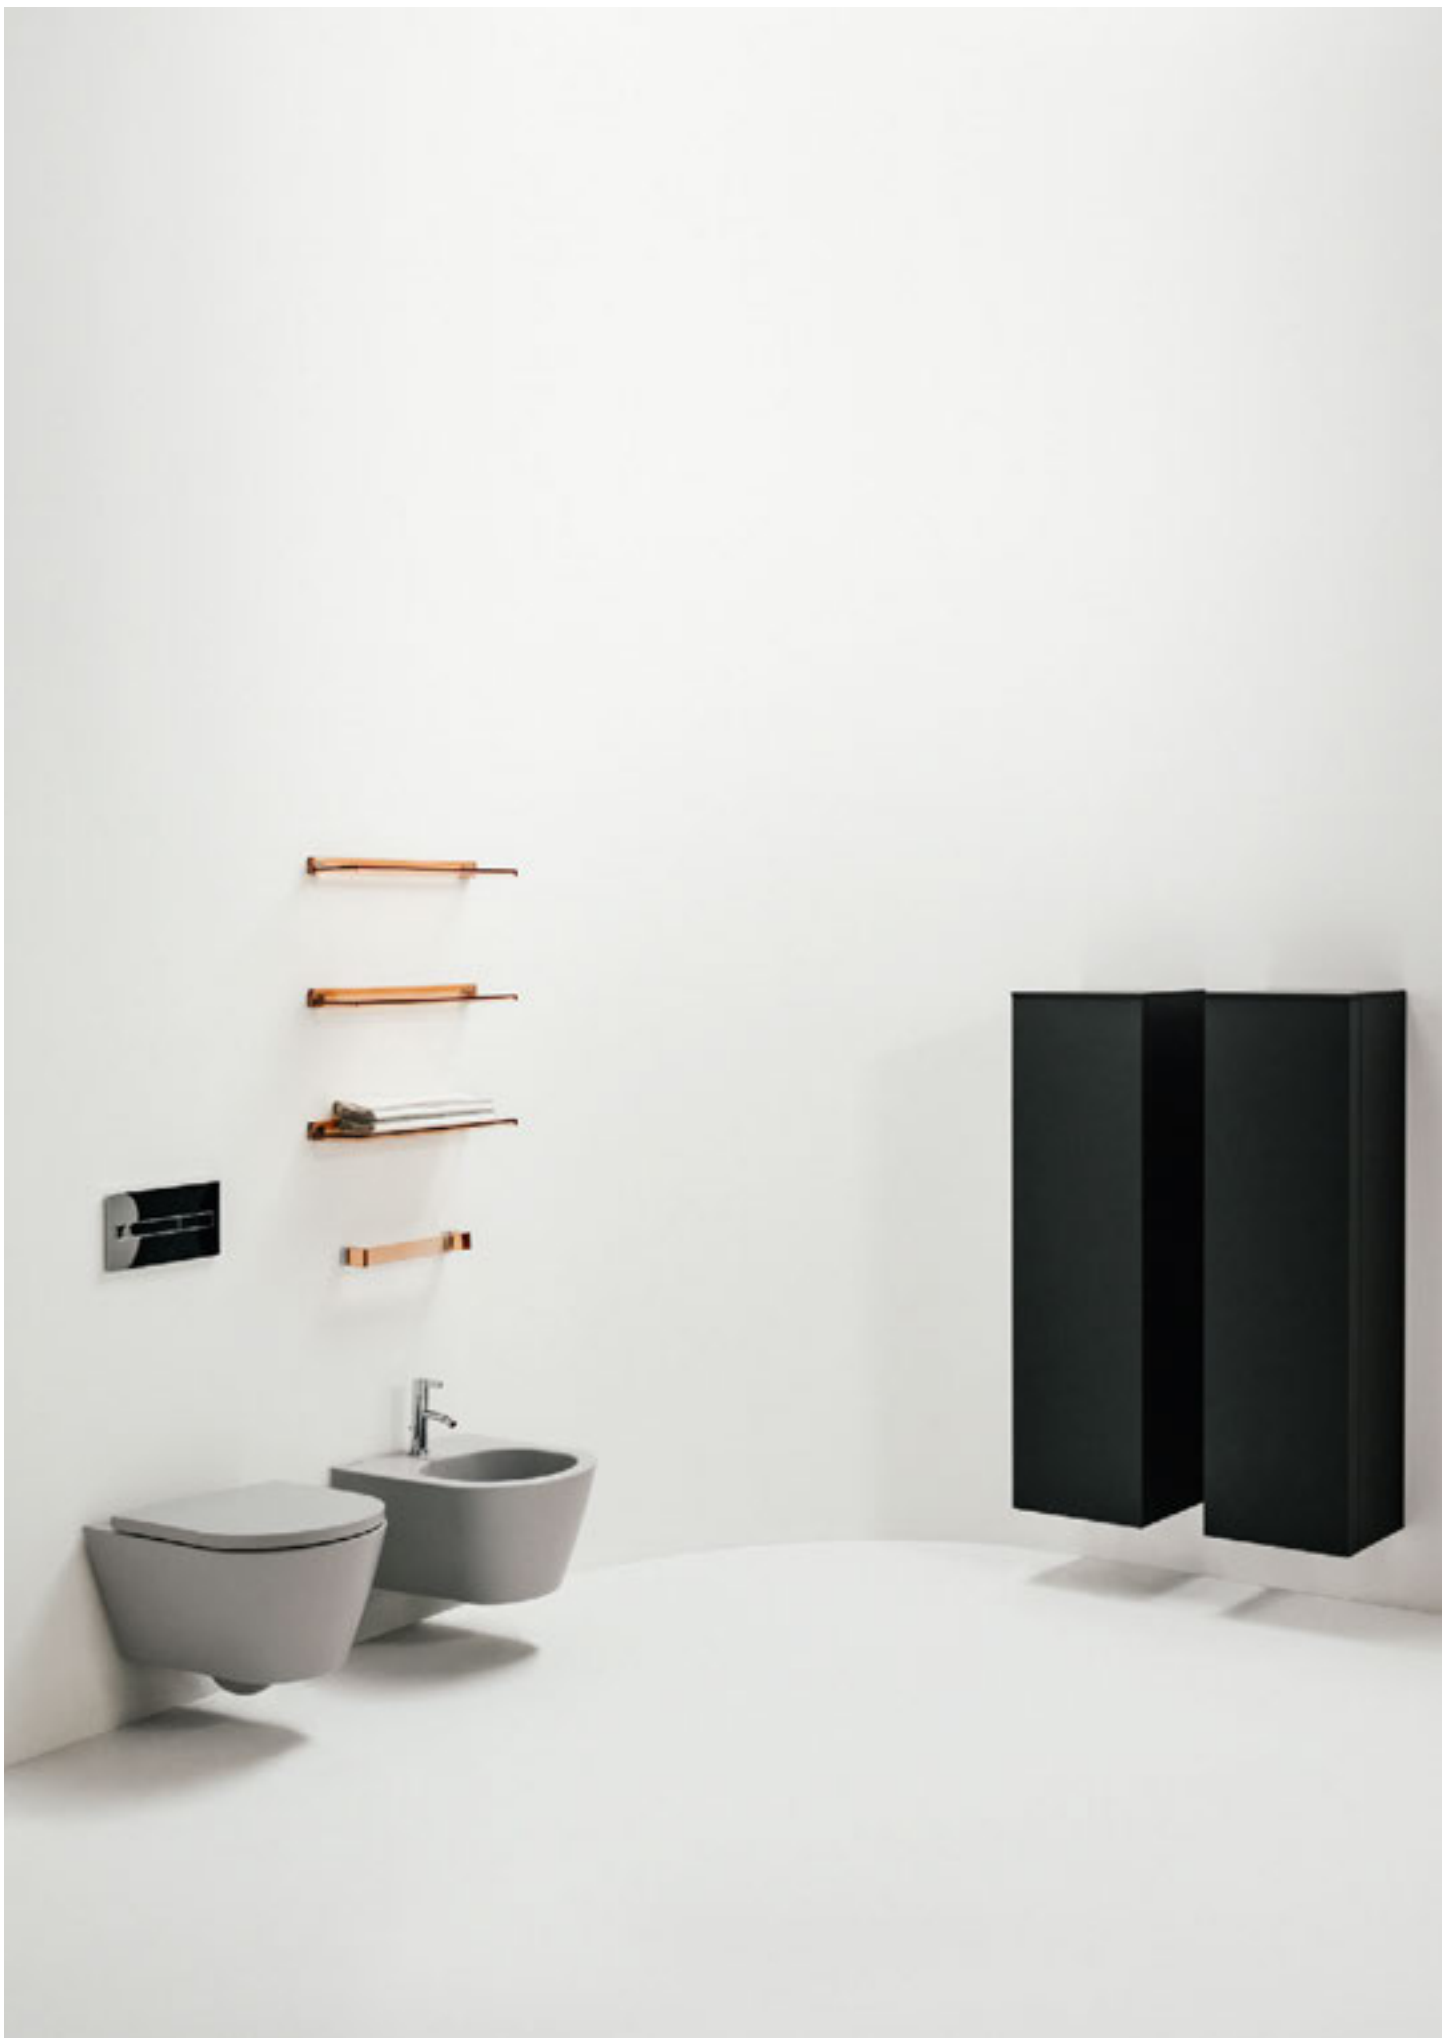

Kartell • LAUFEN washbasin 50; washbasin mixer; tumbler 'Boxy'

Kartell • LAUFEN wall-hung WC; wall-hung bidet; bidet mixer; shelf ‚Shelfish‘; towel holder ‚Rail‘ 45; tall cabinet with one door

H815330
Small washbasin