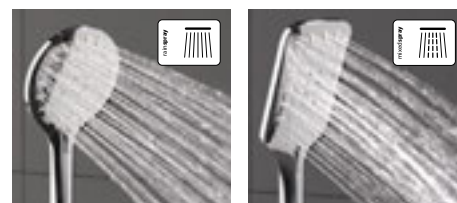

RAINSPRAY

MIXEDSPRAY