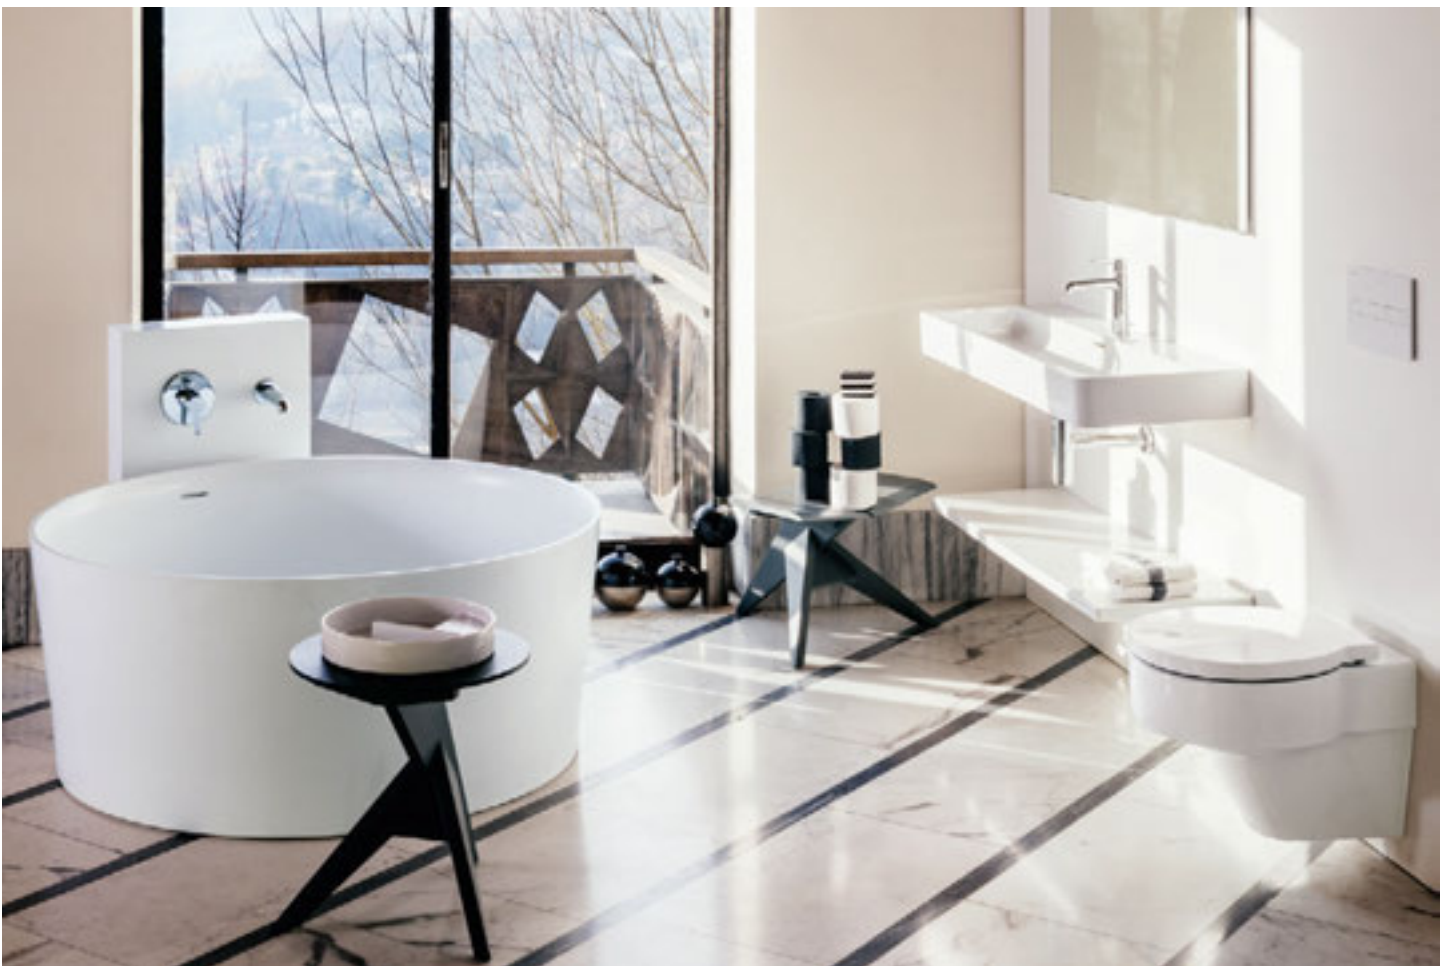

VAL washbasin 100; wall-hung WC, „rimless“; freestanding bathtub Ø 130 PURE basin mixer; set for concealed single lever bath mixer; wall-mounted spout FRAME 25 mirror