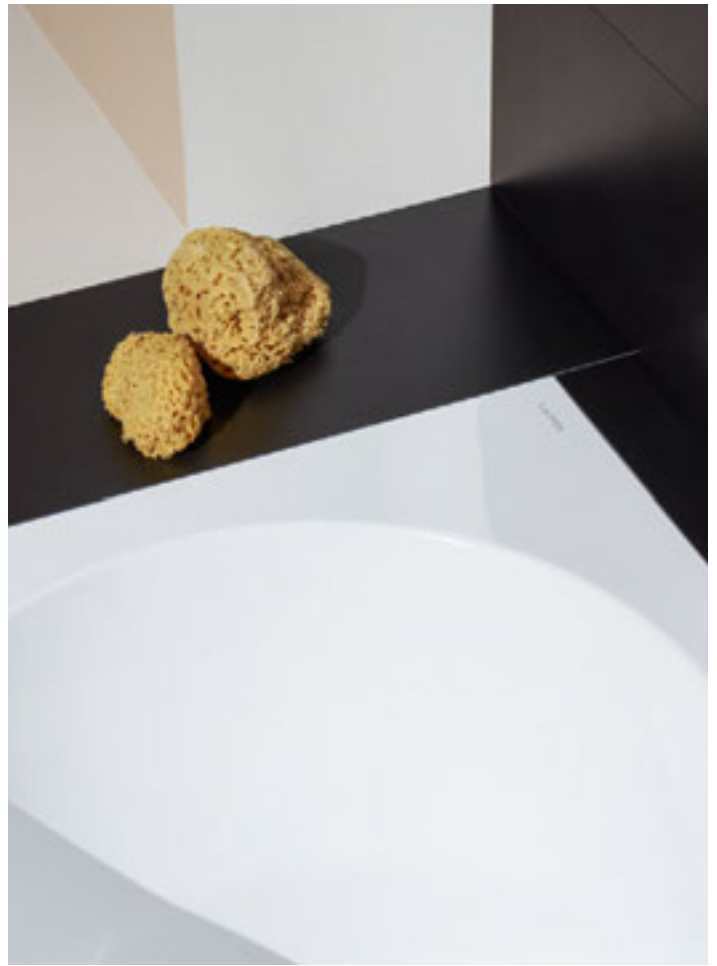

LAUFEN PRO bathtub, drop-in version made of Marbond