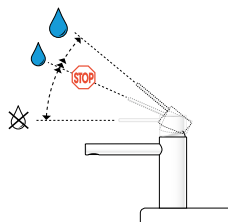

FlowControl

- A noticeable resistance is exerted by the volume restraint
- Once the volume restraint is overridden, the full volume of water is supplied

Thermostatic

Who isn't familiar with the situation? Fiddling with taps to get the temperature right before stepping into the bathtub or shower. Our user-friendly, highprecision thermostatic mixer provides the answer.