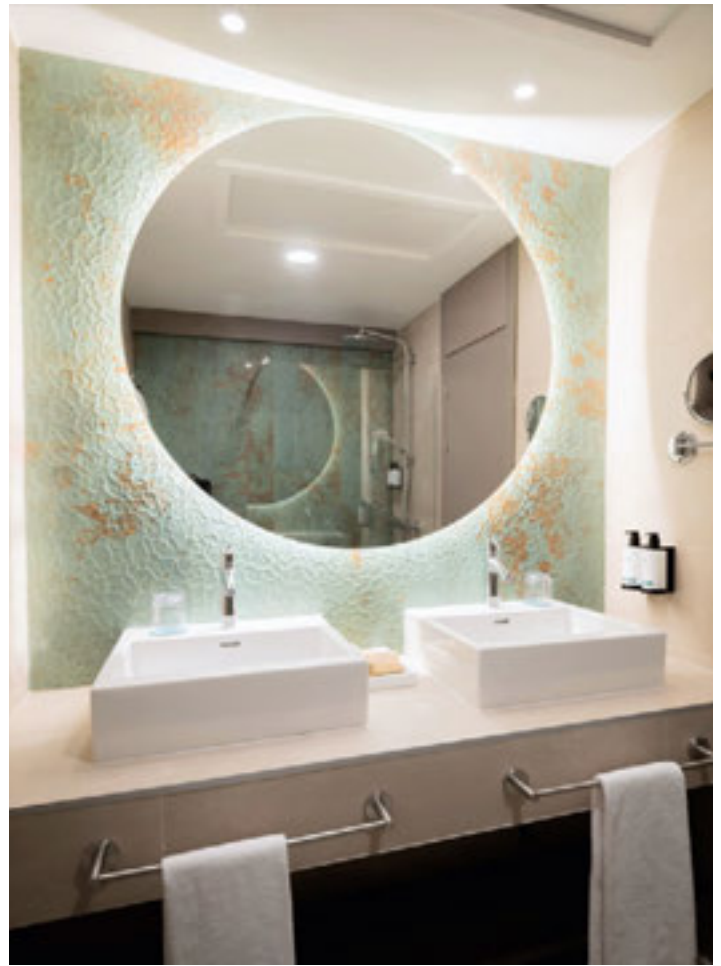

Occidental - Washbasin LIVING
Marbella/Spain Architecture: Dhoce Arquitectura