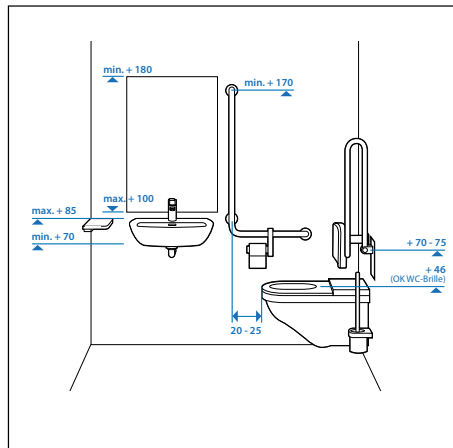

Toilets in public buildings

For the planning of public toilets, for example restaurants, office buildings, shopping centres or sports facilities, certain norms have to be adhered to. They define the exact fitting and positioning.