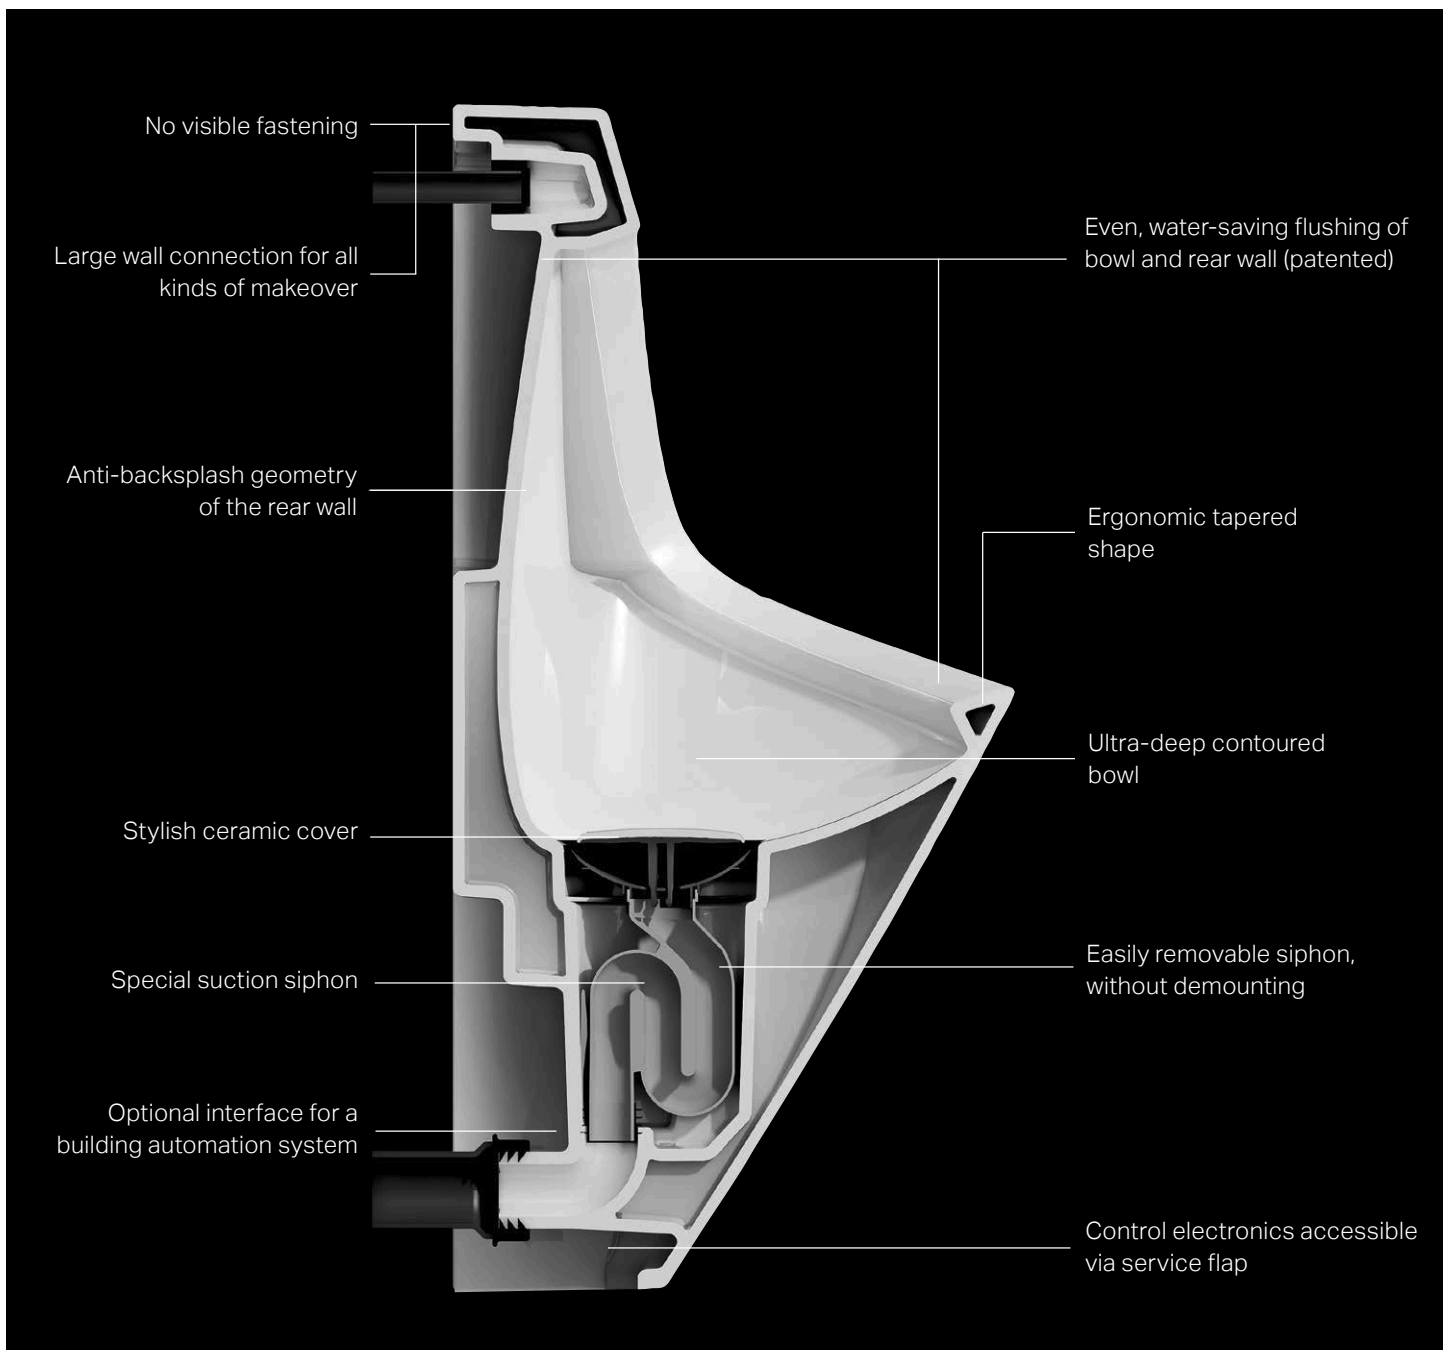

ANTERO Urinal

ANTERO

DESIGN BY TOAN NGUYEN

An eco-friendly urinal for prestigious washroom facilities: With its Antero urinal LAUFEN offers outstanding design and meticulously well-conceived functions to create prestigious washroom facilities for guests, customers and staff. This skillful combination of the two qualities, form and function in product design, has earned the urinal the Red Dot Award 2012 as well as a Special Mention from the German Design Award in 2014. The outstanding design has been developed by Toan Nguyen.