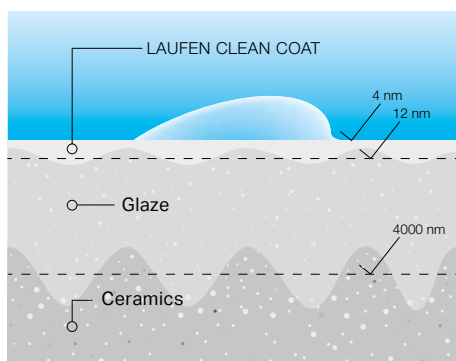

LCC Laufen Clean Coat

This innovative ceramic surface finish is a vitreous silicate ceramic coating on top of the original glaze. LCC is an extremely hard, indeed almost indestructible indivisible part of the ceramic object to which it is applied.

The benefits of this process: With a roughness of only 4 nanometers, LCC is entirely free of pores. Thanks to this feature, lime, dirt and bacteria have practically nowhere to gain a foothold – and even if they do, they can be removed much more easily. A hydrophilic effect caused by the material ensures that dirt particles are more easily washed away on flushing. In addition, cleaning and disinfection fluids spread over the surface more easily and thus work more effectively.

This is an ideal solution for the rigorous demands of everyday cleaning – for example in hotels or clinics – as LCC also means the sanitary ware is highly resistant to aggressive cleaning agents and chemicals. LCC ensures the highest standard of cleanliness and hygiene in the long-term. Even after years of use, the sanitary ware remains smooth and shiny, just as it was when it was brand new, in private bathrooms and public and semi-public areas.

LAUFEN CLEAN COAT LCC WAS AWARDED THE IF MATERIAL DESIGN AWARD AND NOMINATED FOR THE GERMAN DESIGN AWARD.