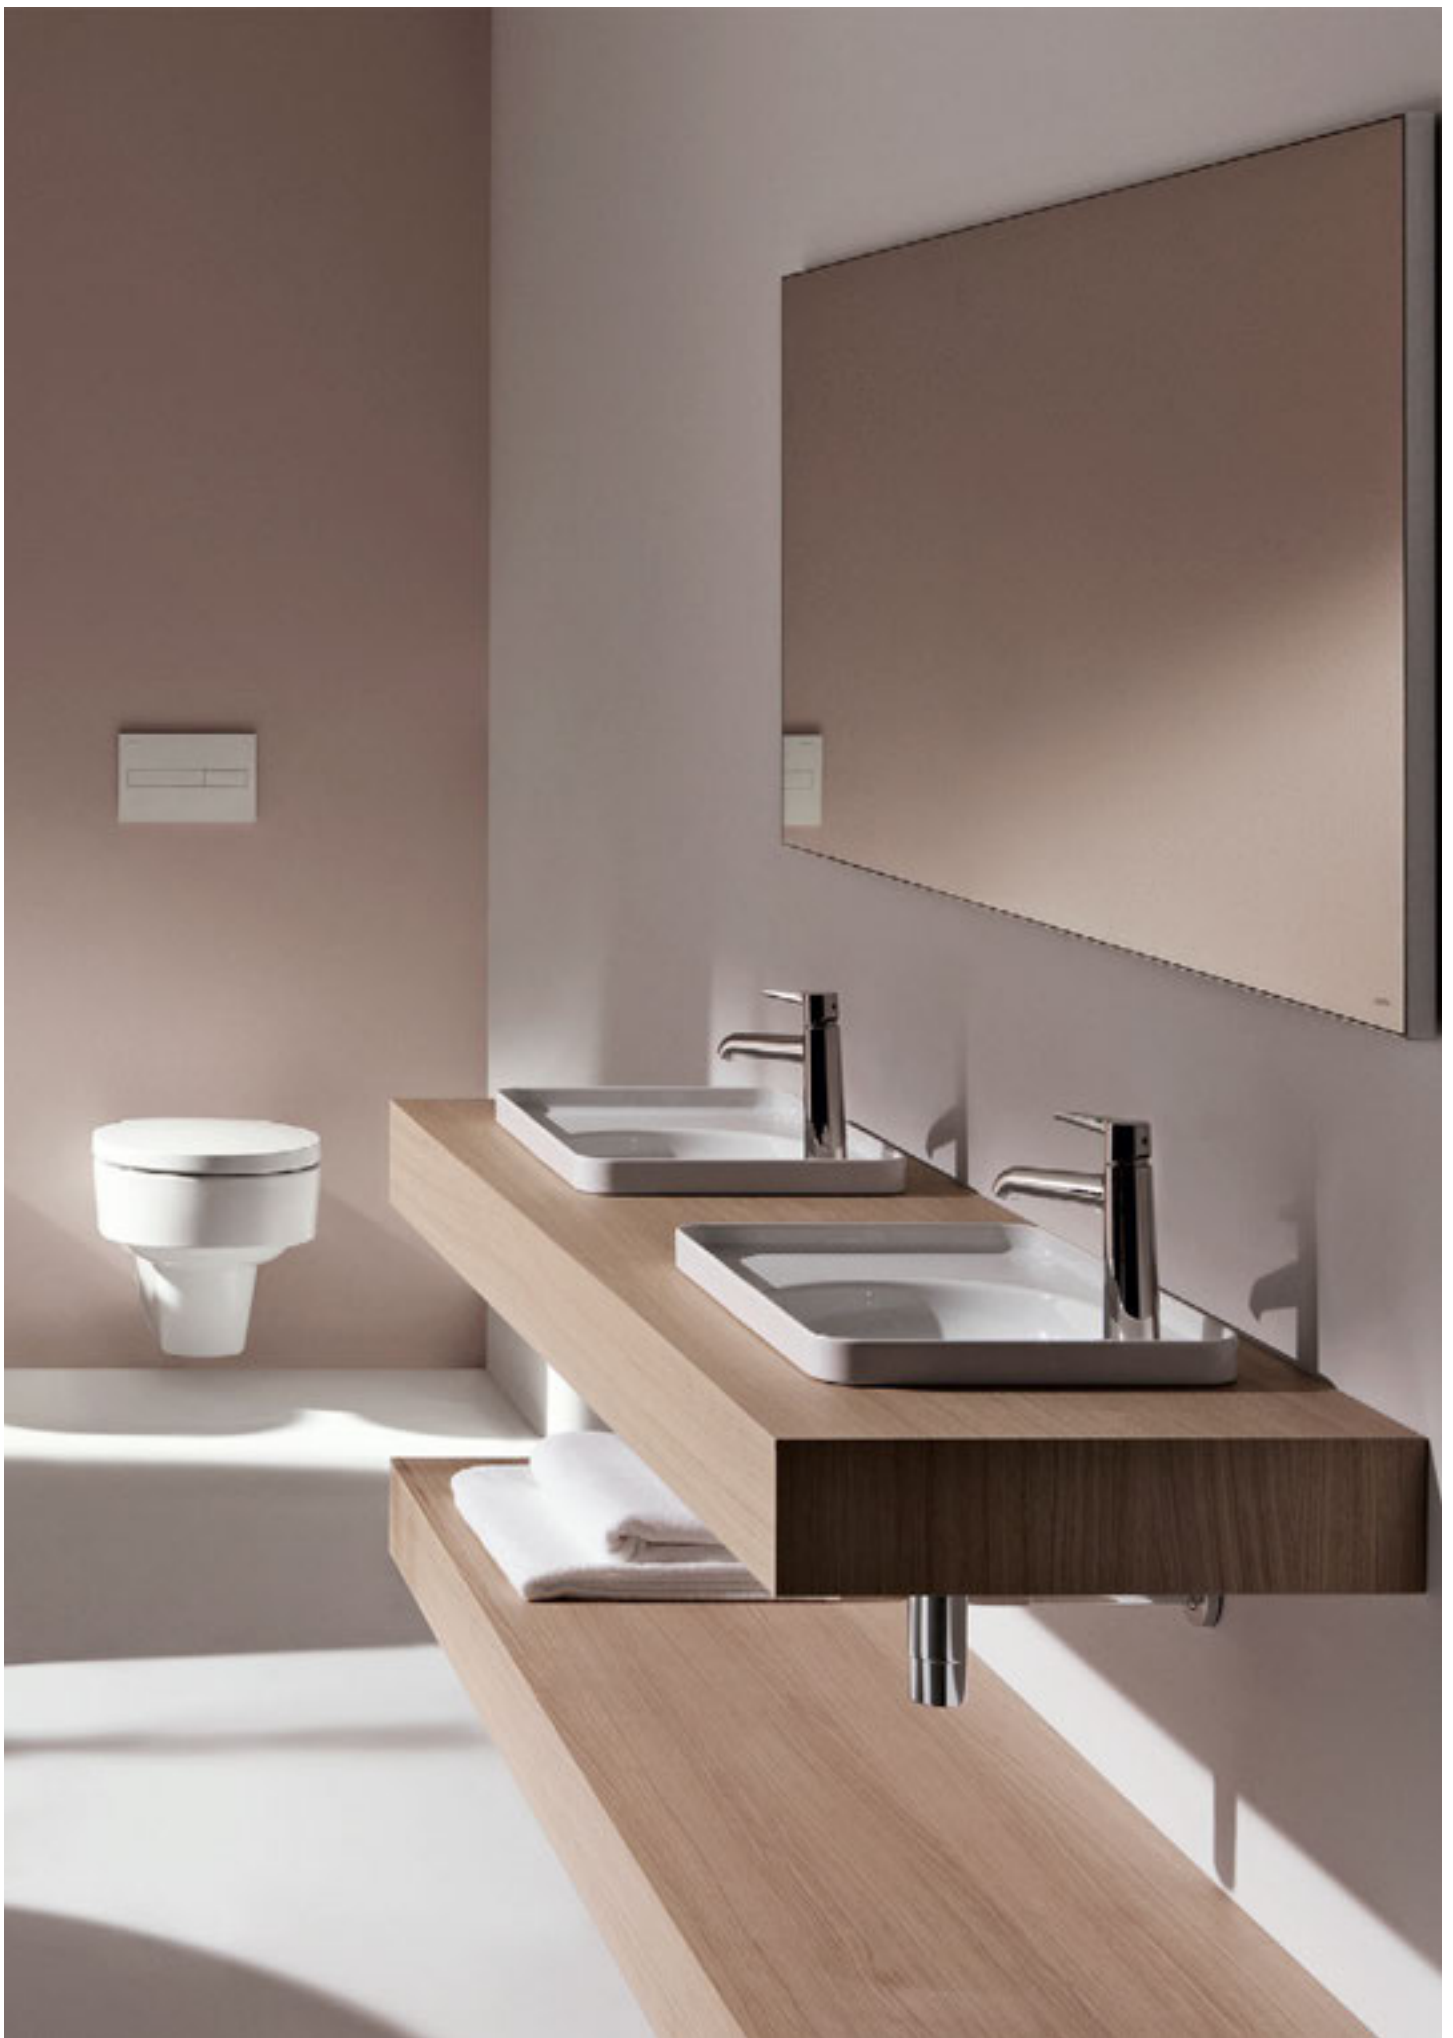

H817439
Vanity washbasin, shelf left

750 x 480 x 135 mm

H816435
Washbasin, cutable to 650 mm

1300 x 480 x 40 (110) mm

H816436
Washbasin, also usable as double
washbasin

1300 x 480 x 40 (110) mm

Matching countertops
can be found in the LANI chapter.
Other furniture can be found in the
BASE / LANI chapters.
Matching mirrors and
mirror cabinets can be found in the
FRAME 25 / LEELO / LANI chapters.
Matching shower toilets can be found
in the CLEANET SHOWER TOILETS
chapter.